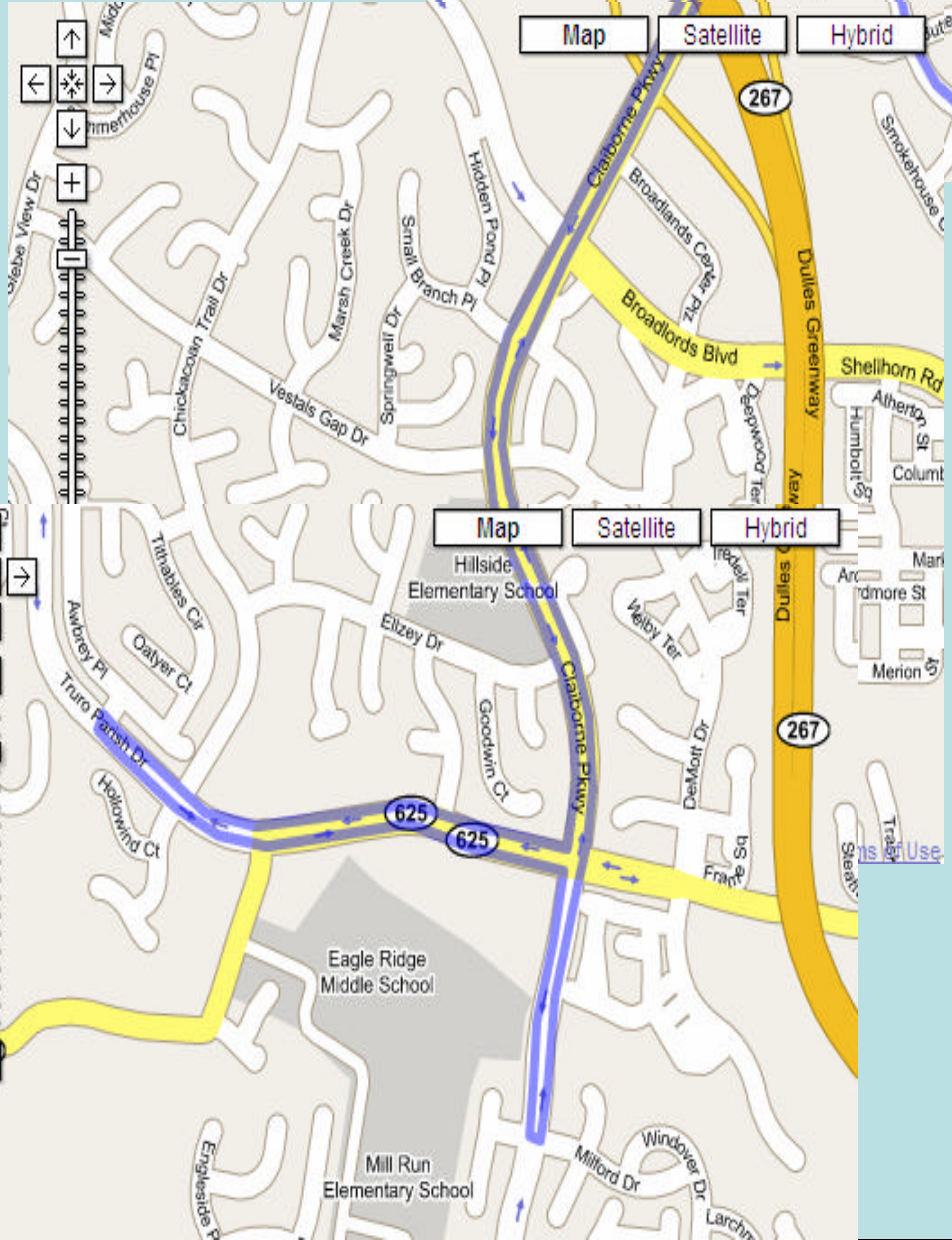

2005

ASHBURN FARM 10k RACE COURSE

Map data © 2005 Tele Atlas - [Terms of Use](#)

[Terms of Use](#)