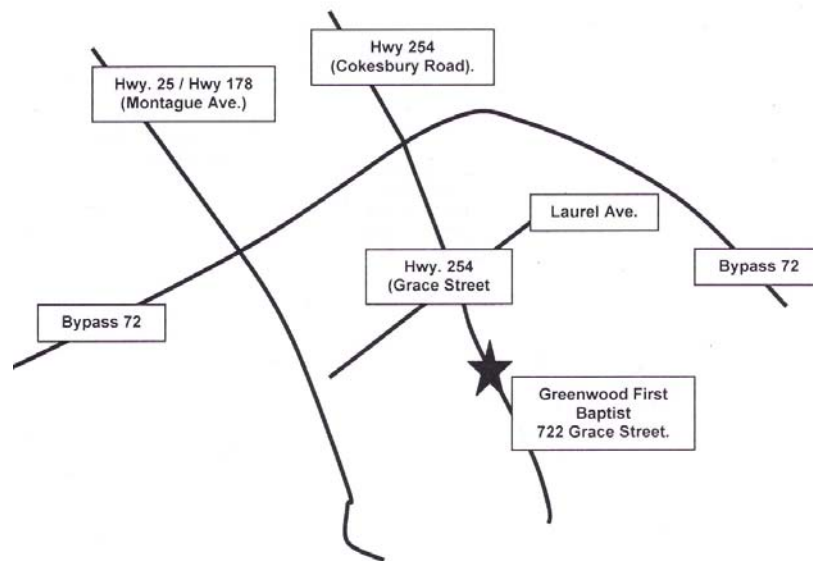

## Directions to Greenwood First Baptist Church

**From Greenville:** Take Highway 25 South toward Greenwood. (Highway 25 becomes Montague Avenue inside the Greenwood City limits.) Turn left at the intersection of Highway 25 and Bypass 72. At the next intersection, turn right onto Grace Street. Go approximately two blocks. Greenwood First Baptist Church will be on the left. Parking is located behind the church.

**From Clinton:** Take Highway 72 West toward Greenwood. In Greenwood, cross over 72 Bypass. Highway 72 becomes Reynolds Ave. Reynolds Avenue will intersect Grace Street. Turn right at the intersection of Reynolds Avenue and Grace Street. Go approximately 4 blocks. Greenwood First Baptist Church will be on the right. Parking is located behind the church.

**From Ninety Six:** Take Highway 25 North (Main Street) toward Greenwood. Turn right at the intersection of Highway 25 and Bypass 72. In Greenwood, turn right onto Grace Street at the next intersection. Go approximately two blocks. Greenwood First Baptist Church will be on the left. Parking is located behind the church.

**From Abbeville:** Take Highway 72 East toward Greenwood. (Highway 72 becomes Bypass 72 inside the Greenwood City limits.) In Greenwood, cross over Highway 25. At the next intersection, turn right onto Grace Street. Go approximately two blocks. Greenwood First Baptist Church will be on the left. Parking is located behind the church.