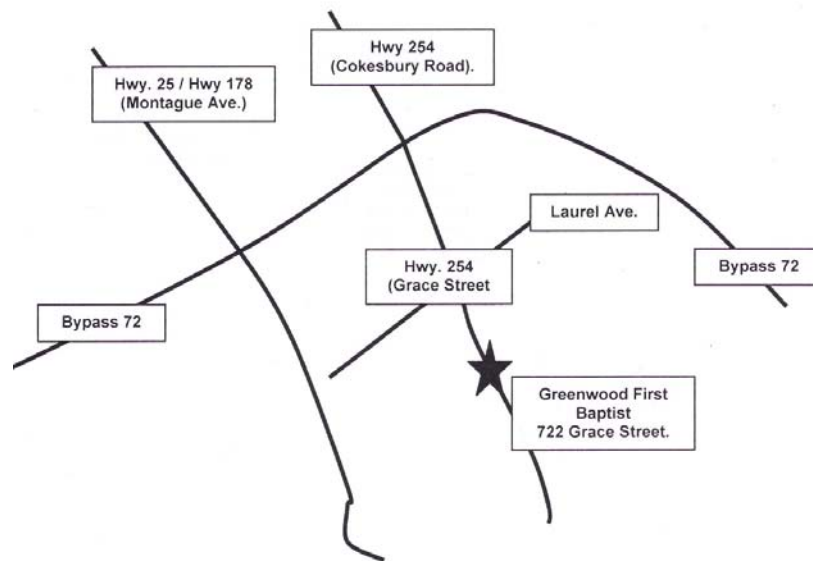

Directions to Greenwood First Baptist Church

From Greenville: Take Highway 25 South toward Greenwood. (Highway 25 becomes Montague Avenue inside the Greenwood City limits.) Turn left at the intersection of Highway 25 and Bypass 72. At the next intersection, turn right onto Grace Street. Go approximately two blocks. Greenwood First Baptist Church will be on the left. Parking is located behind the church.

From Clinton: Take Highway 72 West toward Greenwood. In Greenwood, cross over 72 Bypass. Highway 72 becomes Reynolds Ave. Reynolds Avenue will intersect Grace Street. Turn right at the intersection of Reynolds Avenue and Grace Street. Go approximately 4 blocks. Greenwood First Baptist Church will be on the right. Parking is located behind the church.

From Ninety Six: Take Highway 25 North (Main Street) toward Greenwood. Turn right at the intersection of Highway 25 and Bypass 72. In Greenwood, turn right onto Grace Street at the next intersection. Go approximately two blocks. Greenwood First Baptist Church will be on the left. Parking is located behind the church.

From Abbeville: Take Highway 72 East toward Greenwood. (Highway 72 becomes Bypass 72 inside the Greenwood City limits.) In Greenwood, cross over Highway 25. At the next intersection, turn right onto Grace Street. Go approximately two blocks. Greenwood First Baptist Church will be on the left. Parking is located behind the church.