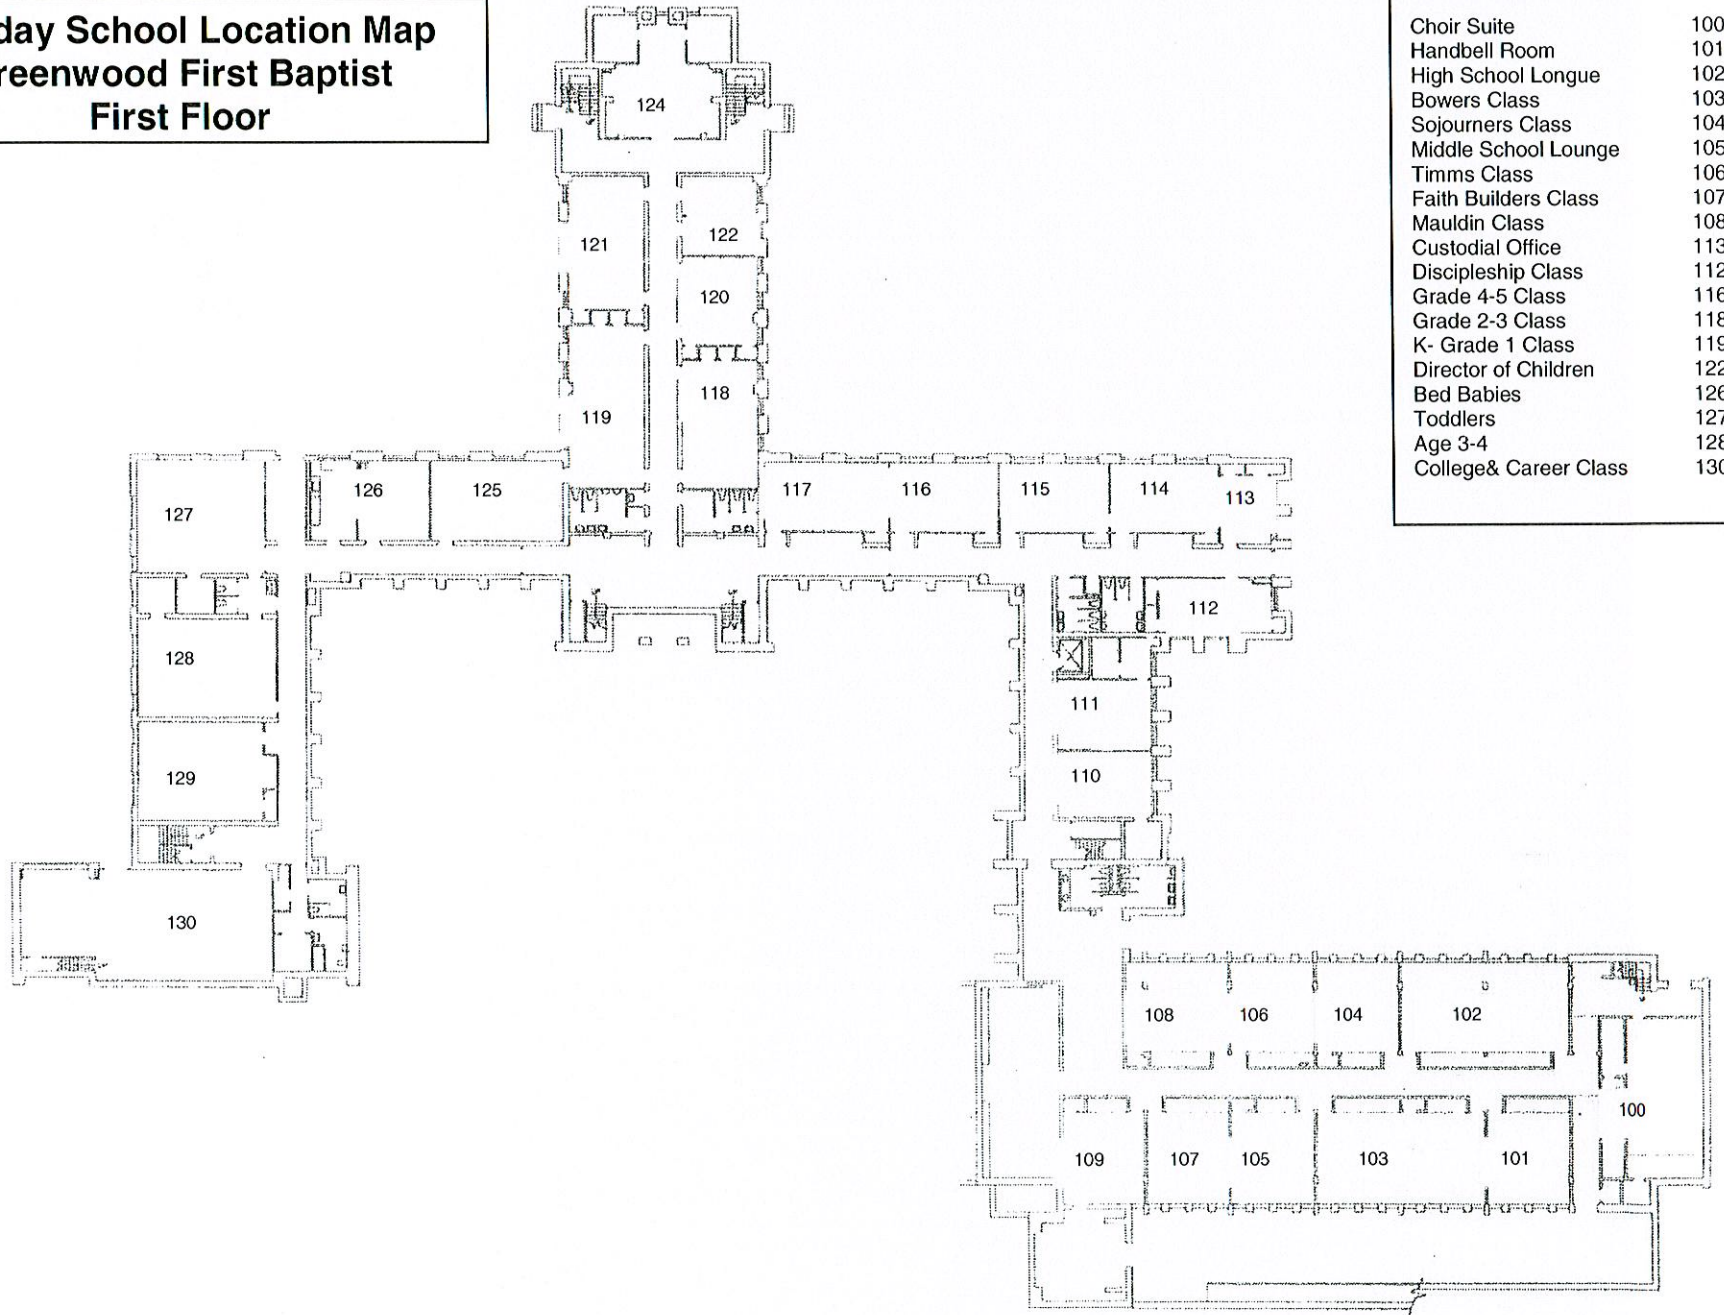

**Sunday School Location Map  
Greenwood First Baptist  
First Floor**

ROOM LOCATIONS	
Choir Suite	100
Handbell Room	101
High School Lounge	102
Bowers Class	103
Sojourners Class	104
Middle School Lounge	105
Timms Class	106
Faith Builders Class	107
Mauldin Class	108
Custodial Office	113
Discipleship Class	112
Grade 4-5 Class	116
Grade 2-3 Class	118
K- Grade 1 Class	119
Director of Children	122
Bed Babies	126
Toddlers	127
Age 3-4	128
College & Career Class	130

**Sunday School Location Map  
Greenwood First Baptist  
Second Floor**

**ROOM LOCATIONS**

Minister of Music	200
Missions Office	201
Office Suite	202
Senior Pastor	
Secretary	
Secretary	
Conference Room	203
Associate Pastor	
Minister of Administration	204
Graham Shaw Library	205
Kitchen	206
Parlor	207
Heritage Room	209
Carpenter Class	210
Trinity Class	211