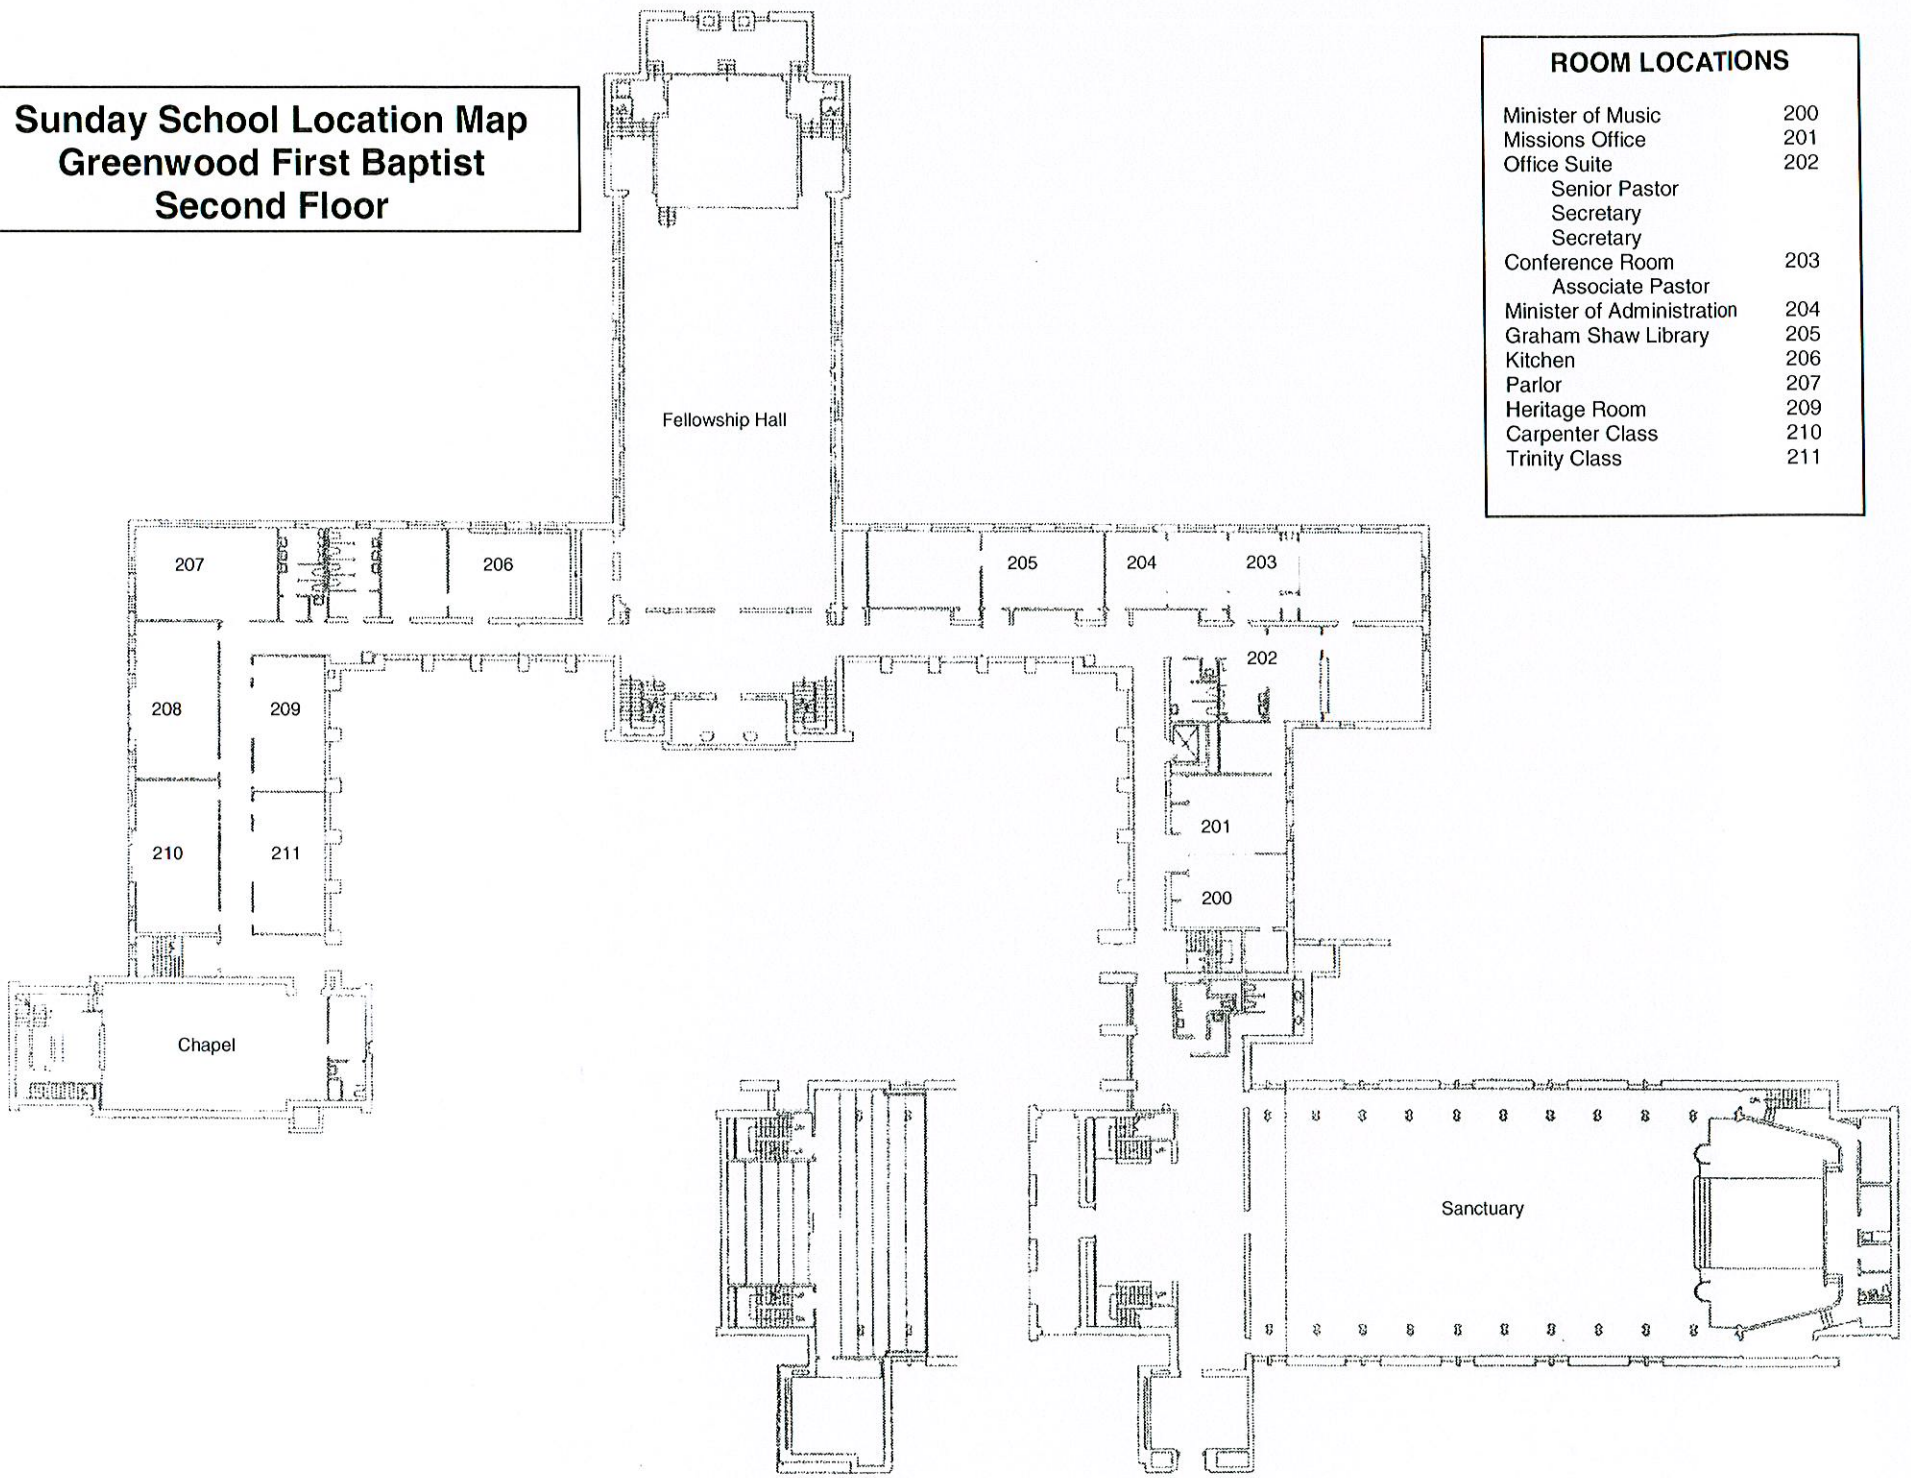

**Sunday School Location Map  
Greenwood First Baptist  
First Floor**

ROOM LOCATIONS	
Choir Suite	100
Handbell Room	101
High School Lounge	102
Bowers Class	103
Sojourners Class	104
Middle School Lounge	105
Timms Class	106
Faith Builders Class	107
Mauldin Class	108
Custodial Office	113
Discipleship Class	112
Grade 4-5 Class	116
Grade 2-3 Class	118
K- Grade 1 Class	119
Director of Children	122
Bed Babies	126
Toddlers	127
Age 3-4	128
College & Career Class	130

**Sunday School Location Map  
Greenwood First Baptist  
Second Floor**

**ROOM LOCATIONS**

Minister of Music	200
Missions Office	201
Office Suite	202
Senior Pastor	
Secretary	
Secretary	
Conference Room	203
Associate Pastor	
Minister of Administration	204
Graham Shaw Library	205
Kitchen	206
Parlor	207
Heritage Room	209
Carpenter Class	210
Trinity Class	211