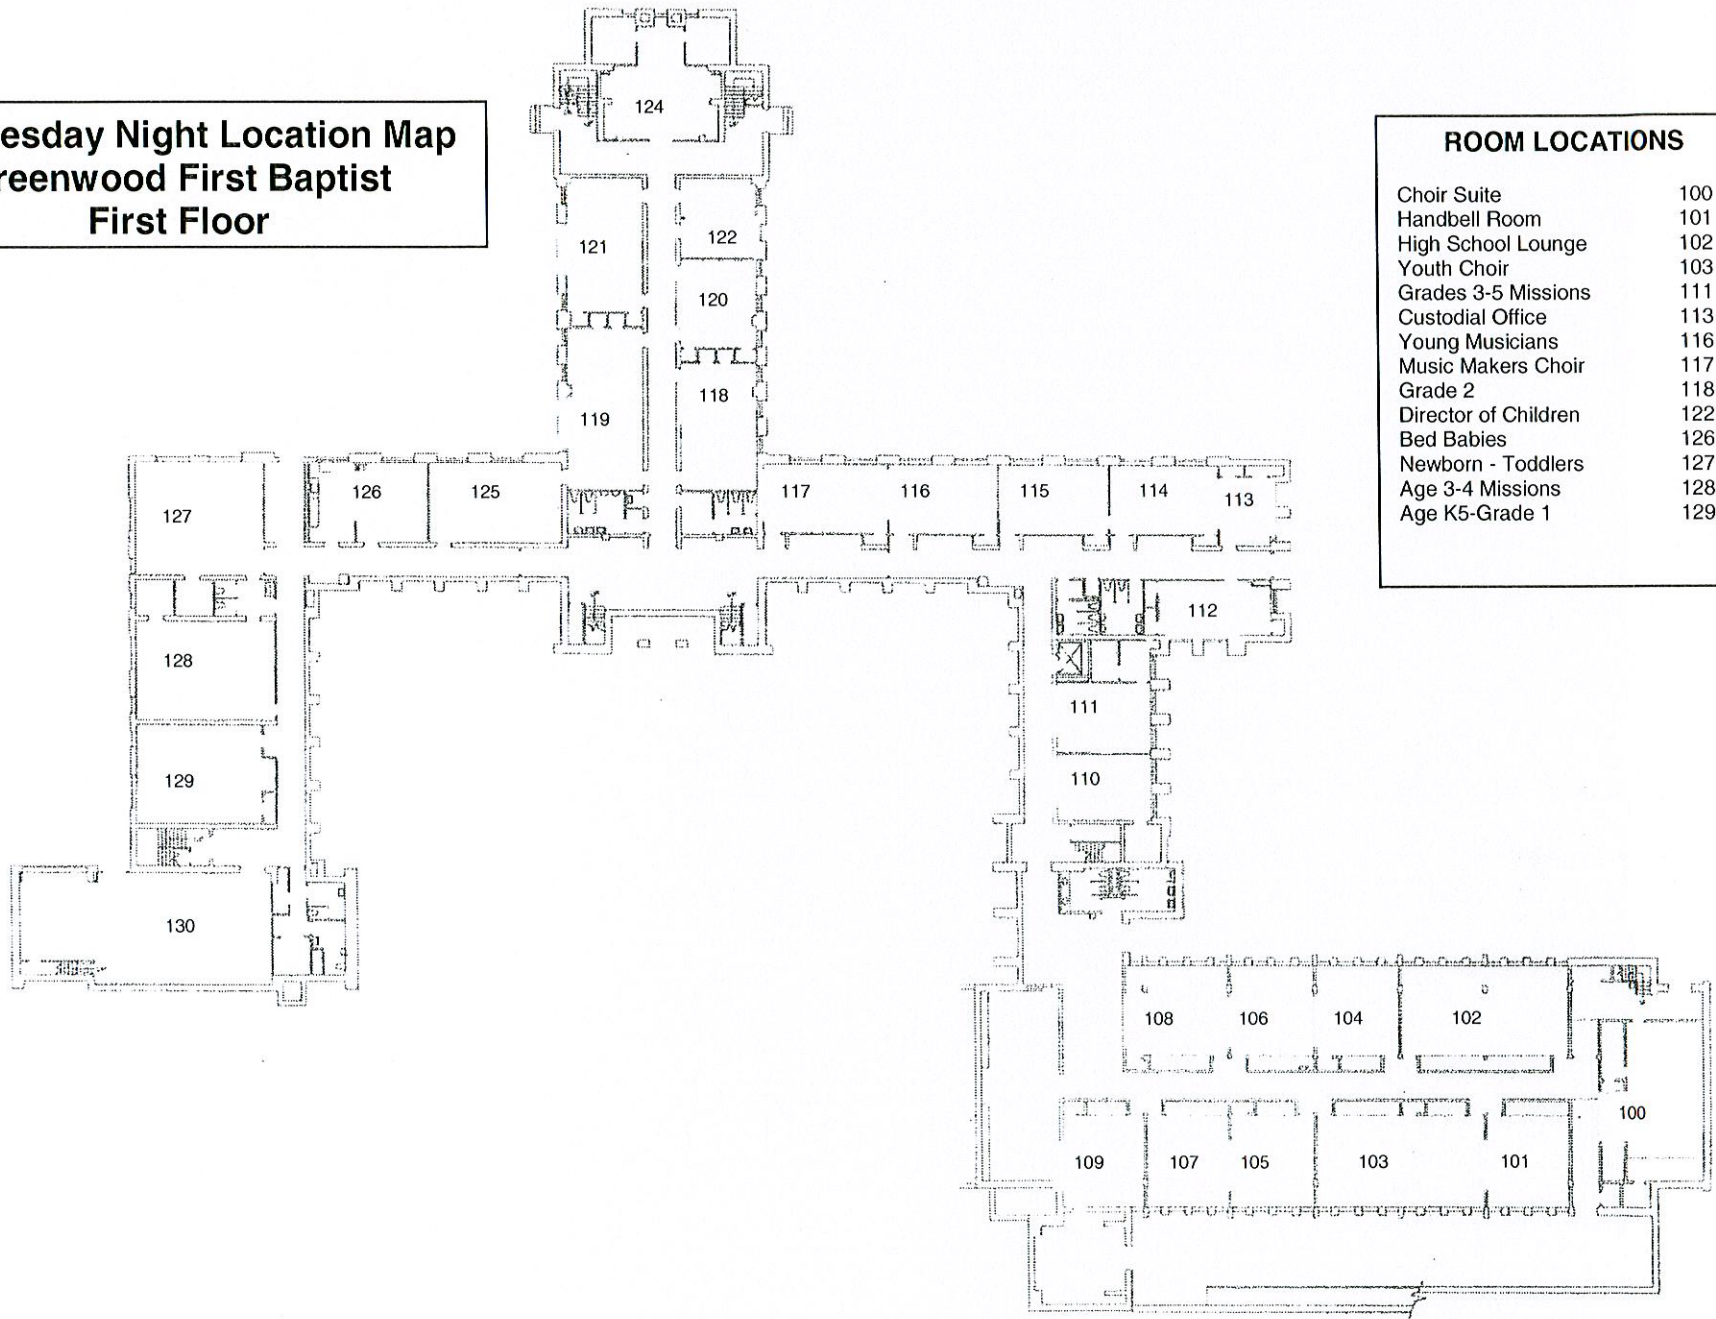

**Wednesday Night Location Map
Greenwood First Baptist
First Floor**

ROOM LOCATIONS

Choir Suite	100
Handbell Room	101
High School Lounge	102
Youth Choir	103
Grades 3-5 Missions	111
Custodial Office	113
Young Musicians	116
Music Makers Choir	117
Grade 2	118
Director of Children	122
Bed Babies	126
Newborn - Toddlers	127
Age 3-4 Missions	128
Age K5-Grade 1	129

**Wednesday Night Location Map
Greenwood First Baptist
Second Floor**

ROOM LOCATIONS	
Minister of Music	200
Missions Office	201
Office Suite	202
Senior Pastor	
Secretary	
Secretary	
Conference Room	203
Associate Pastor	
Minister of Administration	204
Graham Shaw Library	205
Kitchen	206