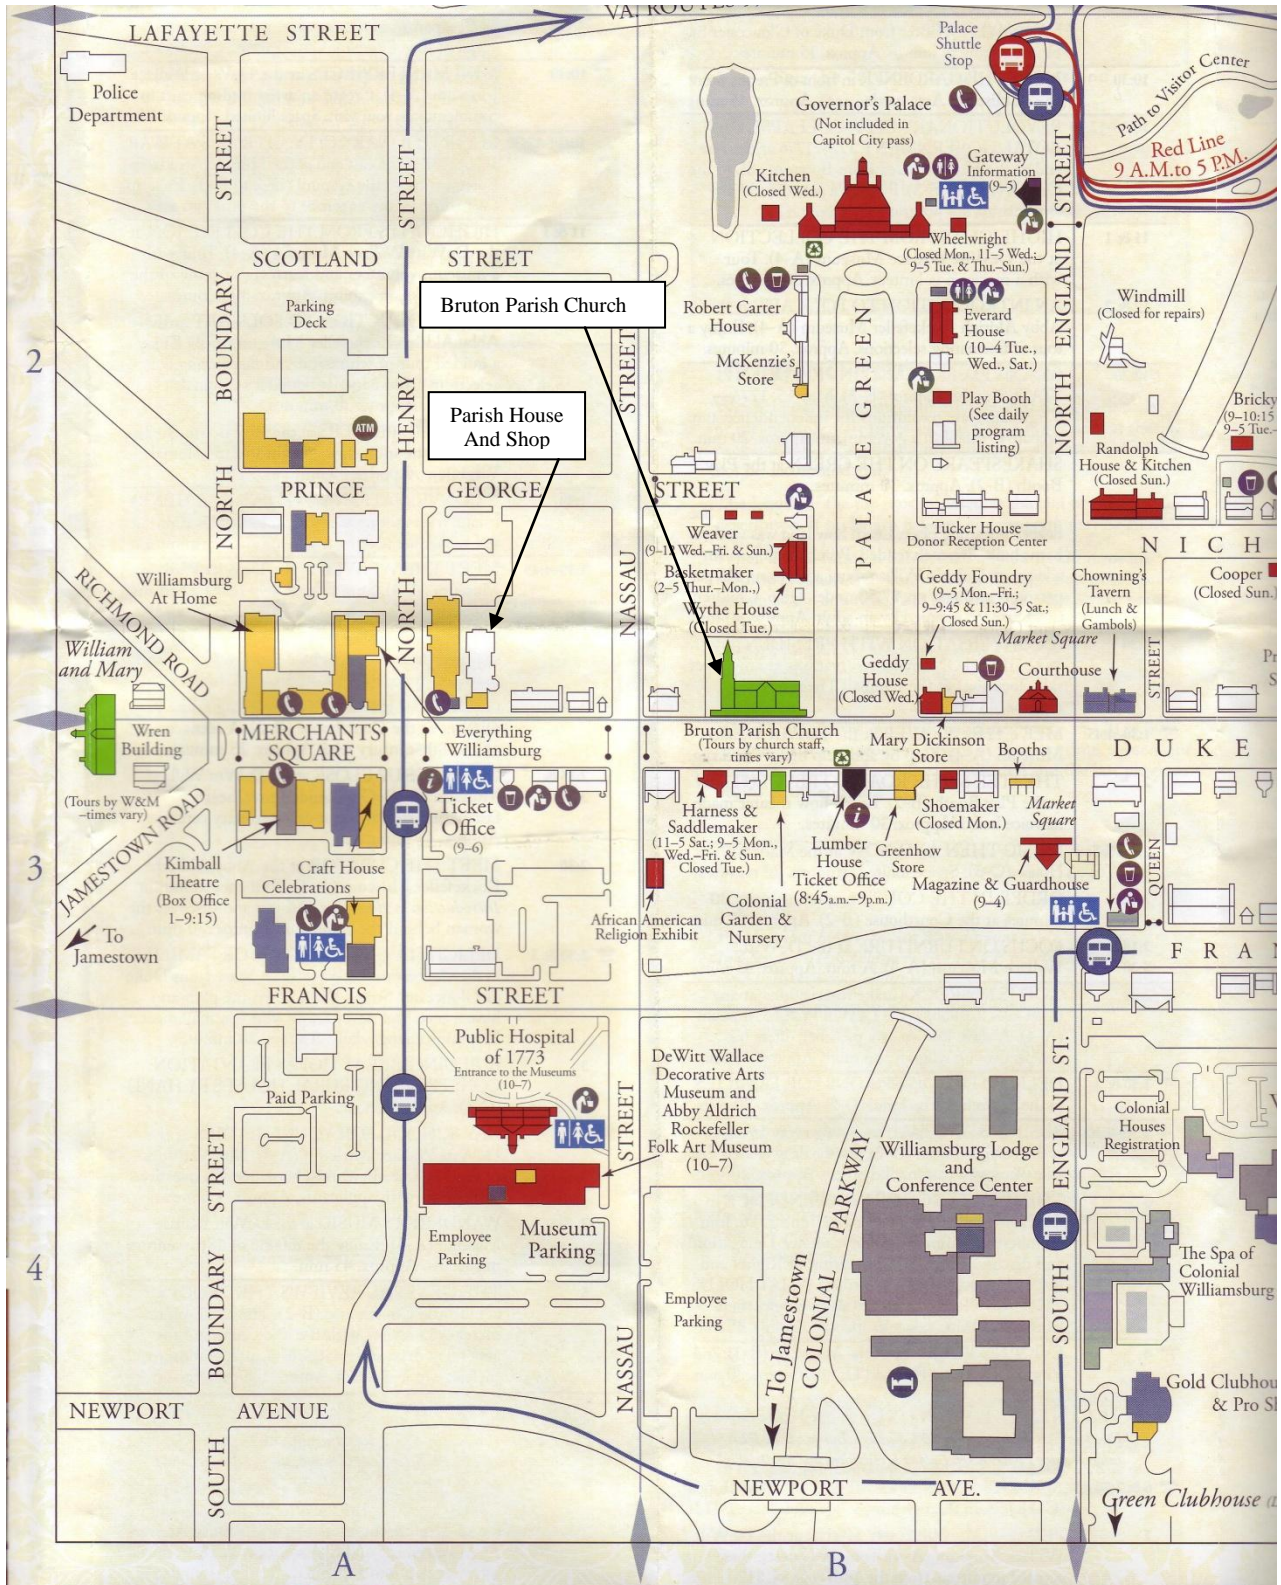

Bruton Parish Church and Parish House Location Map

Map courtesy of Colonial Williamsburg