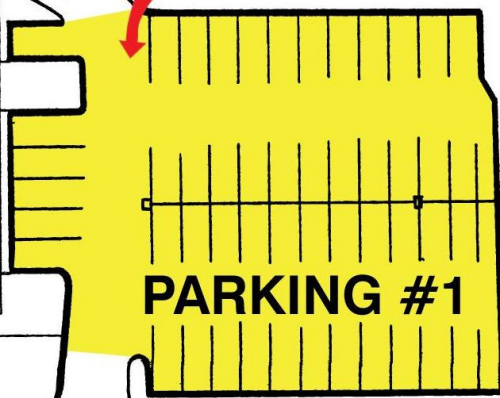

GRACE
LUTHERAN CHURCH

PARKING AREAS

**YOU
ARE
HERE**

TRACY CIRCLE

STOPHEL STRASSE

COUNCIL ST.

EAST KING ST - U.S. 421 - U.S. 221