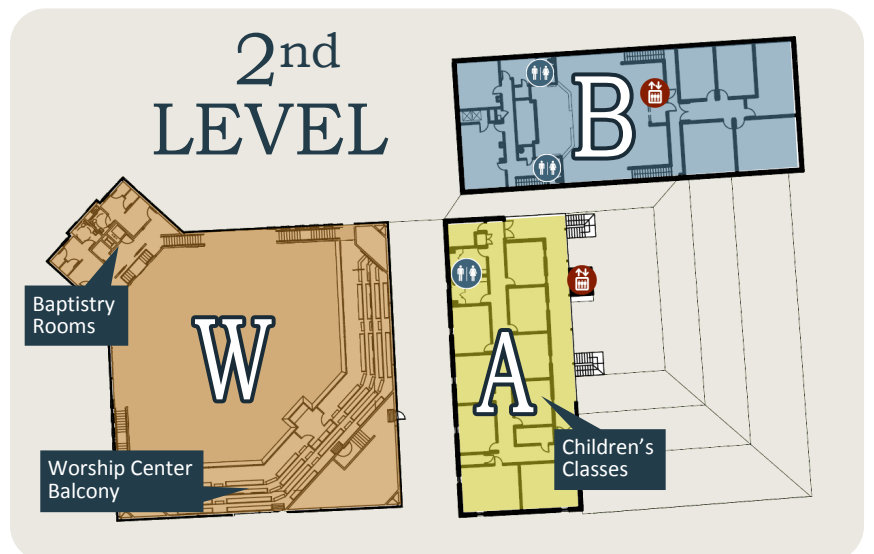

6:00PM Evening Worship & Children's Choir

"glorifying God by proclaiming His gospel and equipping the saints for maturity and ministry"