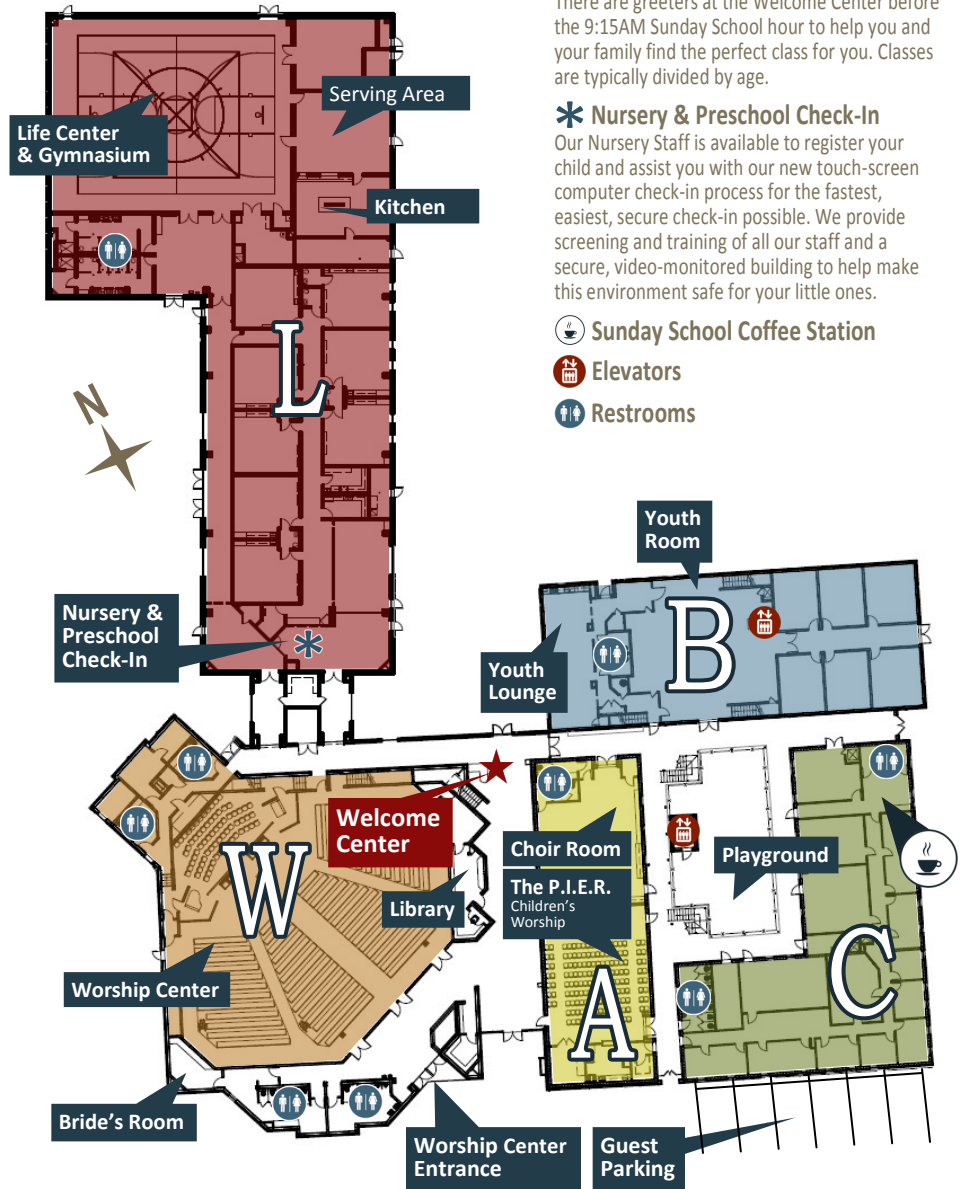

Median Adults

Co-ed 1, <i>Williams</i> 45-60	C106
Co-ed 2, <i>Baker</i> 50-60	B105
Co-ed 3, <i>Blocker/Brooks</i> 60-70	B101
Ladies 1, <i>Underwood</i> 50-60	C102
Ladies 2, <i>Lieb</i> 60-70	B104
Ladies 3, <i>McGraw</i> 60-70	B103

Senior Adults

Co-ed 1, <i>Rankin</i> 70+	B106
Men 1, <i>Bennett/Franklin</i> 70+	C109
Men 2, <i>Bass</i> 70+	C101
Men 3, <i>J. Wise</i> 70+	C104
Ladies 1, <i>Kirkpatrick</i> 70+	C110
Ladies 2, <i>Bailey/Thompson</i> 70+	C105
Ladies 3, <i>Berry</i> 70+	C103

★ Welcome Center

There are greeters at the Welcome Center before the 9:15AM Sunday School hour to help you and your family find the perfect class for you. Classes are typically divided by age.

* Nursery & Preschool Check-In

☕ Sunday School Coffee Station

🚪 Elevators

🚻 Restrooms

8:00AM Contemporary Worship

with band and worship team

9:15AM Sunday School

Bible study classes for kids, students, and adults

10:30AM Blended Worship