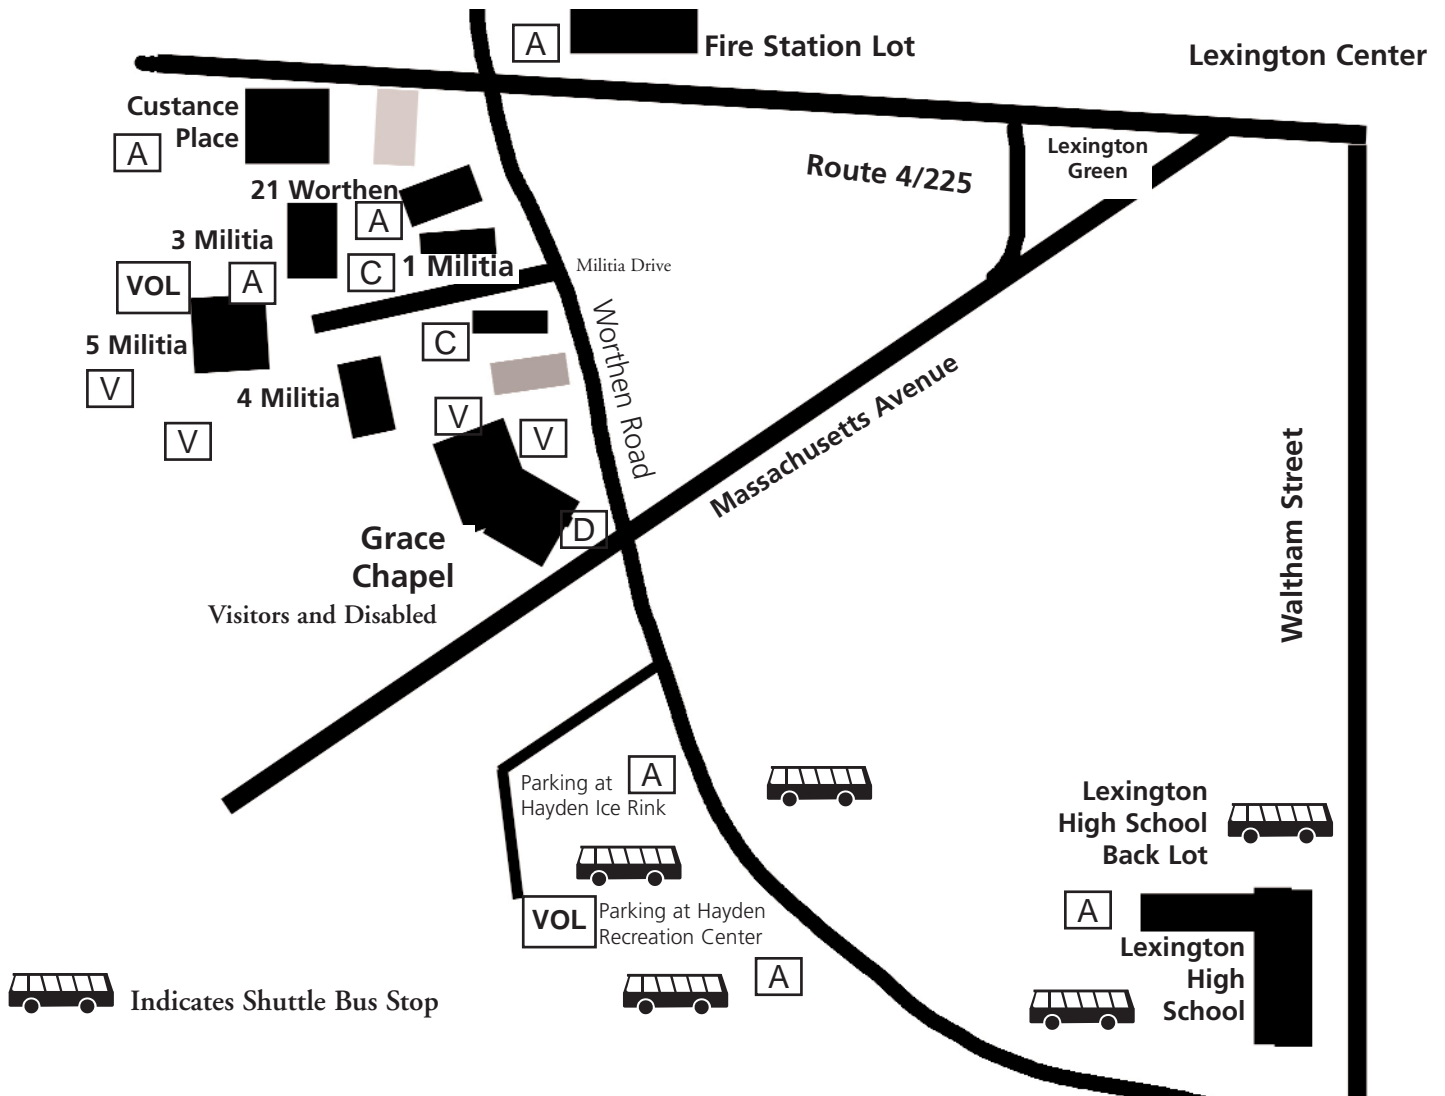

Easter Sunday Parking

Please refer to this map for Easter Sunday parking. Look below to find out what lots are available to everyone and which lots are reserved for Visitors, Disabled or Parents with Children. It also indicates shuttle bus pick-up and drop-off locations.

[D] Parking Reserved for disabled:
Grace Chapel 59 Worthen Road lot.

[V] Parking Reserved for Visitors:
Grace Chapel 59 Worthen Road lot
4 Militia Drive
5 Militia Drive

[C] Parking Reserved for Parents with Children:
1 Militia Drive
2 Militia Drive

[A] Parking open to all:
Custance Place
3 Militia Drive
21 Worthen Road
Firestation Lot (shuttle service)
Lexington High School Lot (shuttle service)
Hayden Center Lot (shuttle service)
Hayden Ice Rink Lot (shuttle service)

[VOL] Parking Designated for Volunteers:
3 Militia Drive
Hayden Center Lot (shuttle service)

GRACE
C H A P E L

59 Worthen Road, Lexington, MA
www.grace.org