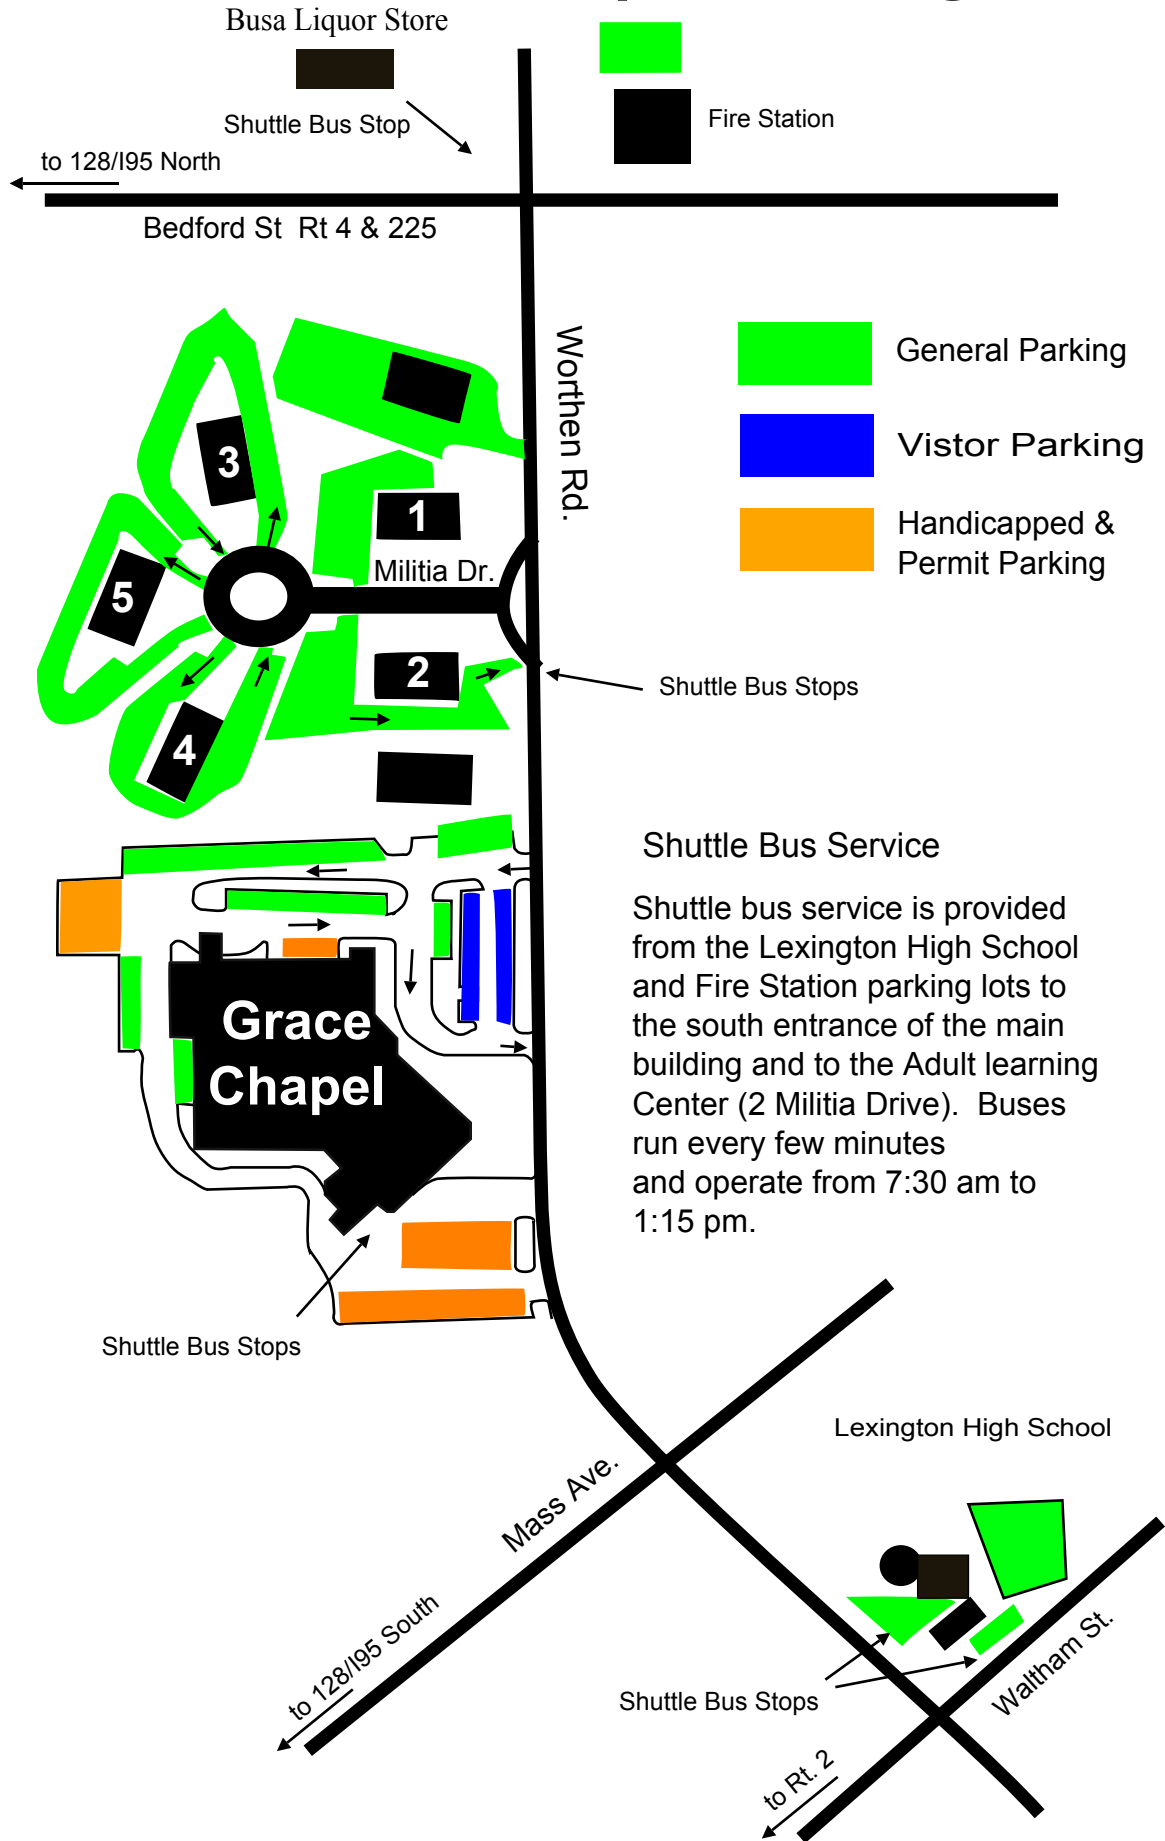

Grace Chapel Parking

Shuttle Bus Service

Shuttle bus service is provided from the Lexington High School and Fire Station parking lots to the south entrance of the main building and to the Adult learning Center (2 Militia Drive). Buses run every few minutes and operate from 7:30 am to 1:15 pm.