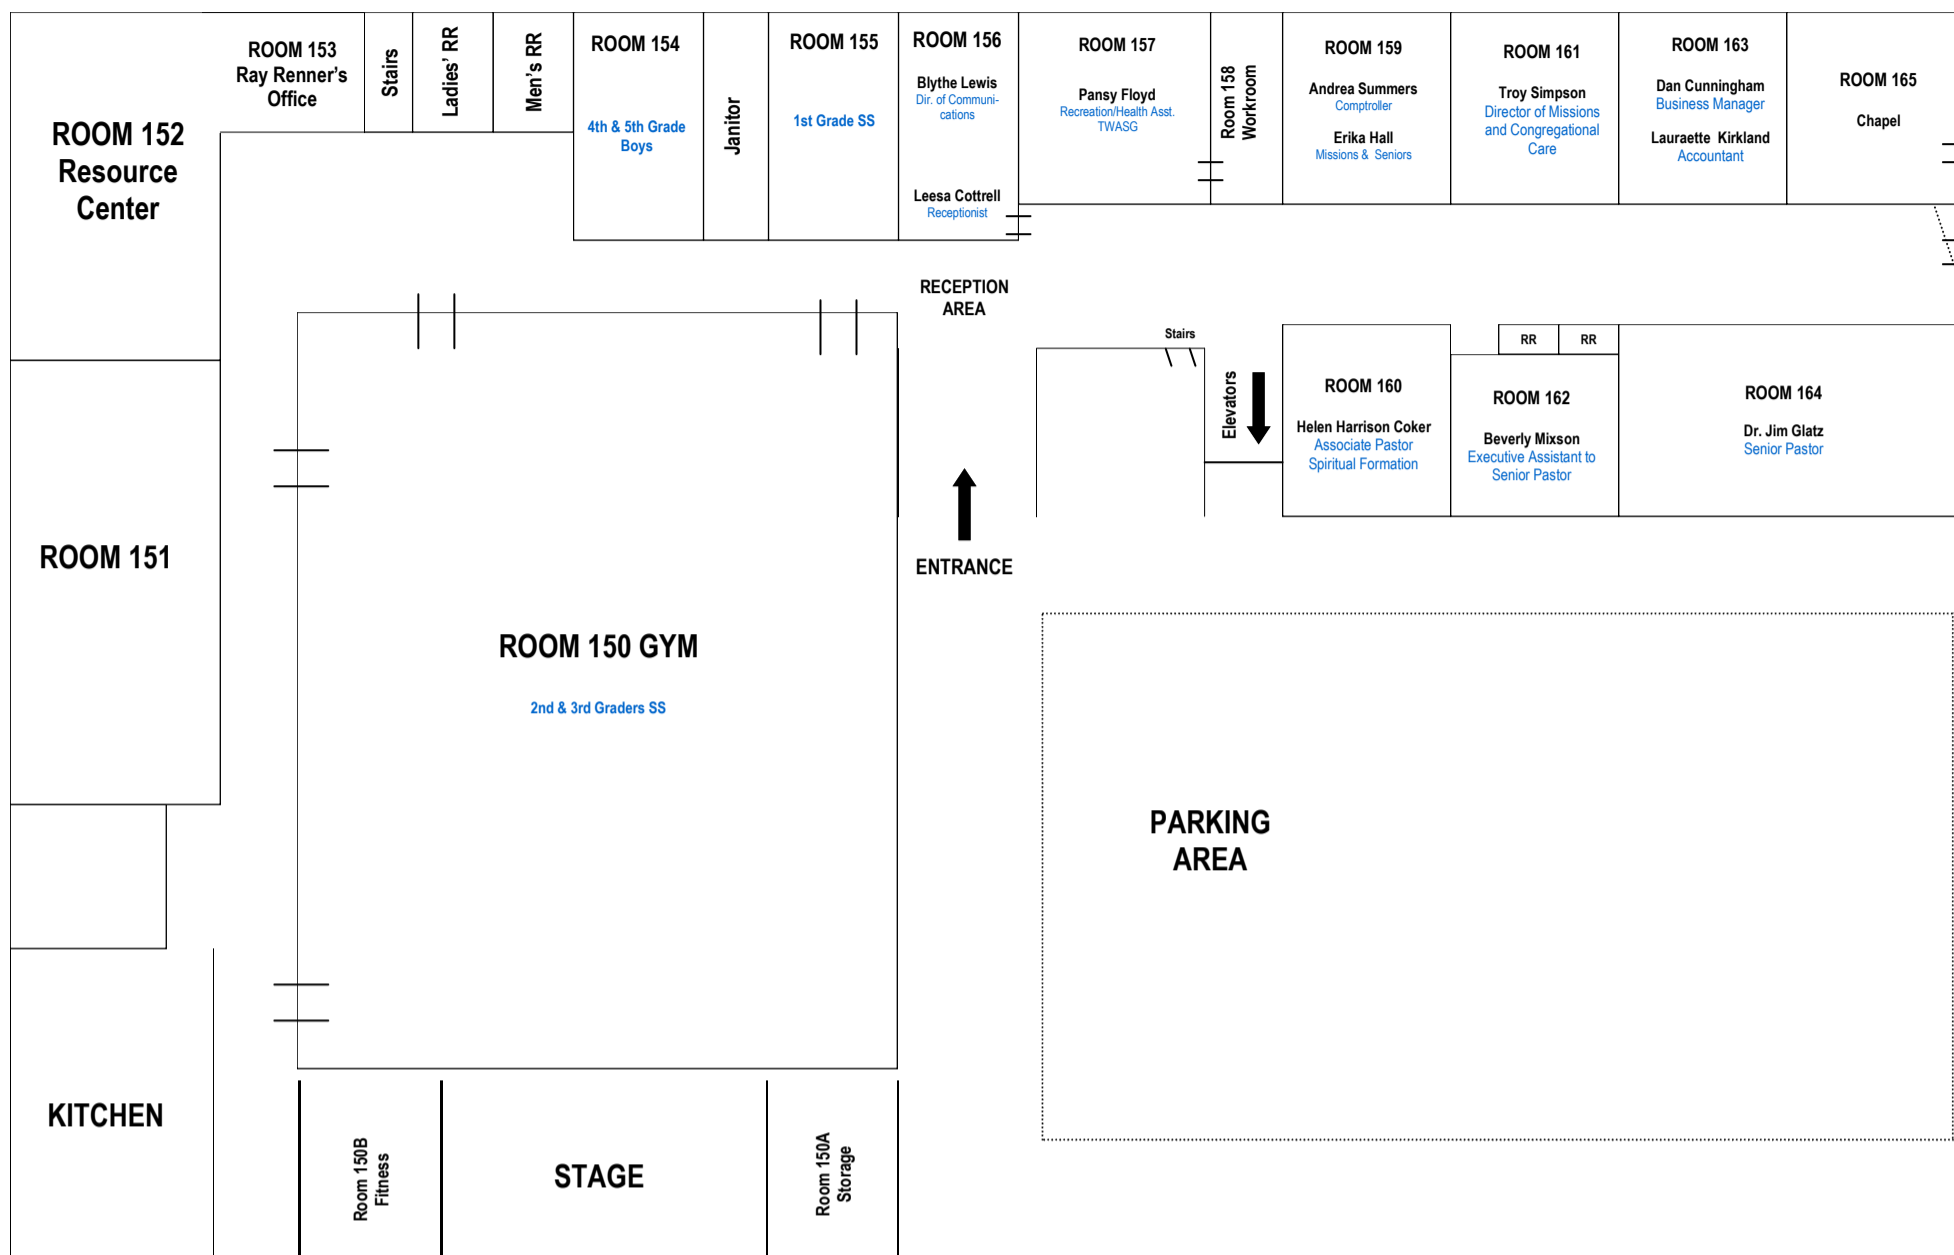

# SAXE GOTHA PRESBYTERIAN CHURCH FIRST FLOOR OFFICES AND CLASSROOMS

# SAXE GOTHA PRESBYTERIAN CHURCH LIGHT HOUSE - OFFICES AND CLASSROOMS