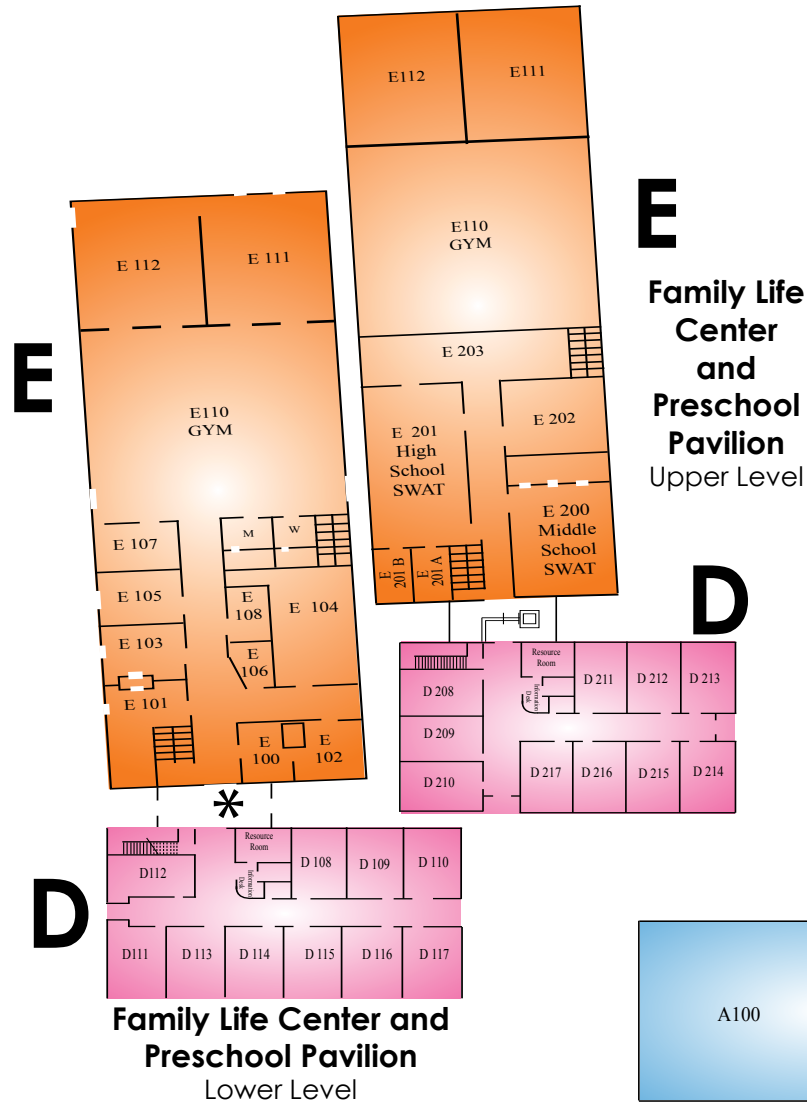

College & Career

C&C (18-29)	Upchurch	E112
-------------	----------	------

Family Life Center E
Preschool Pavilion D
Sorrell Building A

Do you struggle with maps or just can't find your class? Look for a greeter in one of the star locations! *