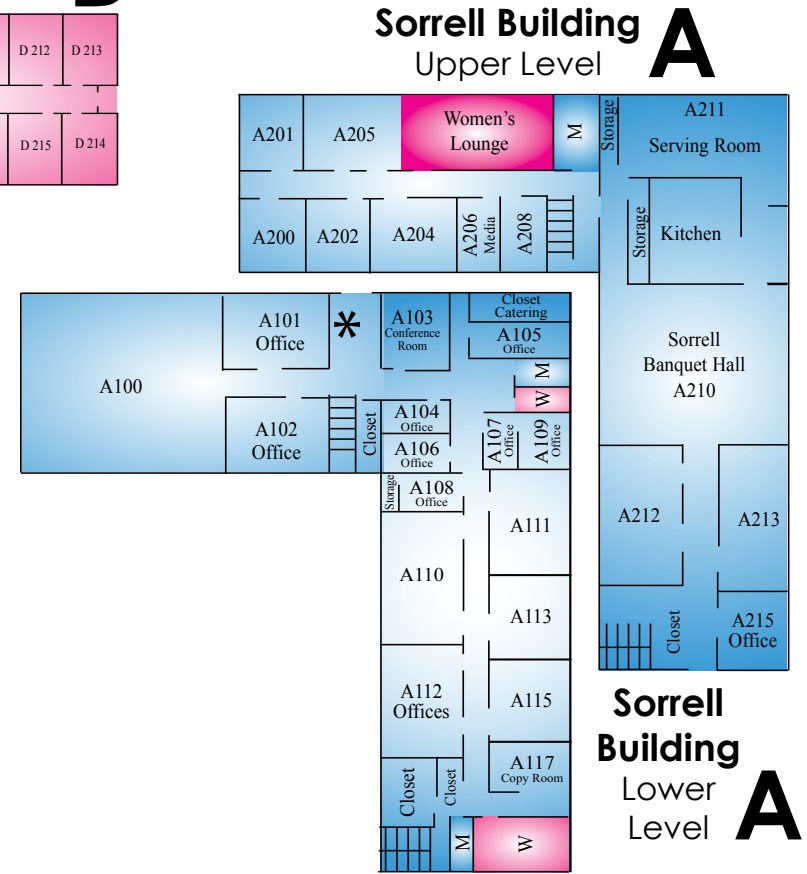

College & Career

C&C (18-29)	Upchurch	E112
-------------	----------	------

Family Life Center E
Preschool Pavilion D
Sorrell Building A

Do you struggle with maps or just can't find your class? Look for a greeter in one of the star locations! *