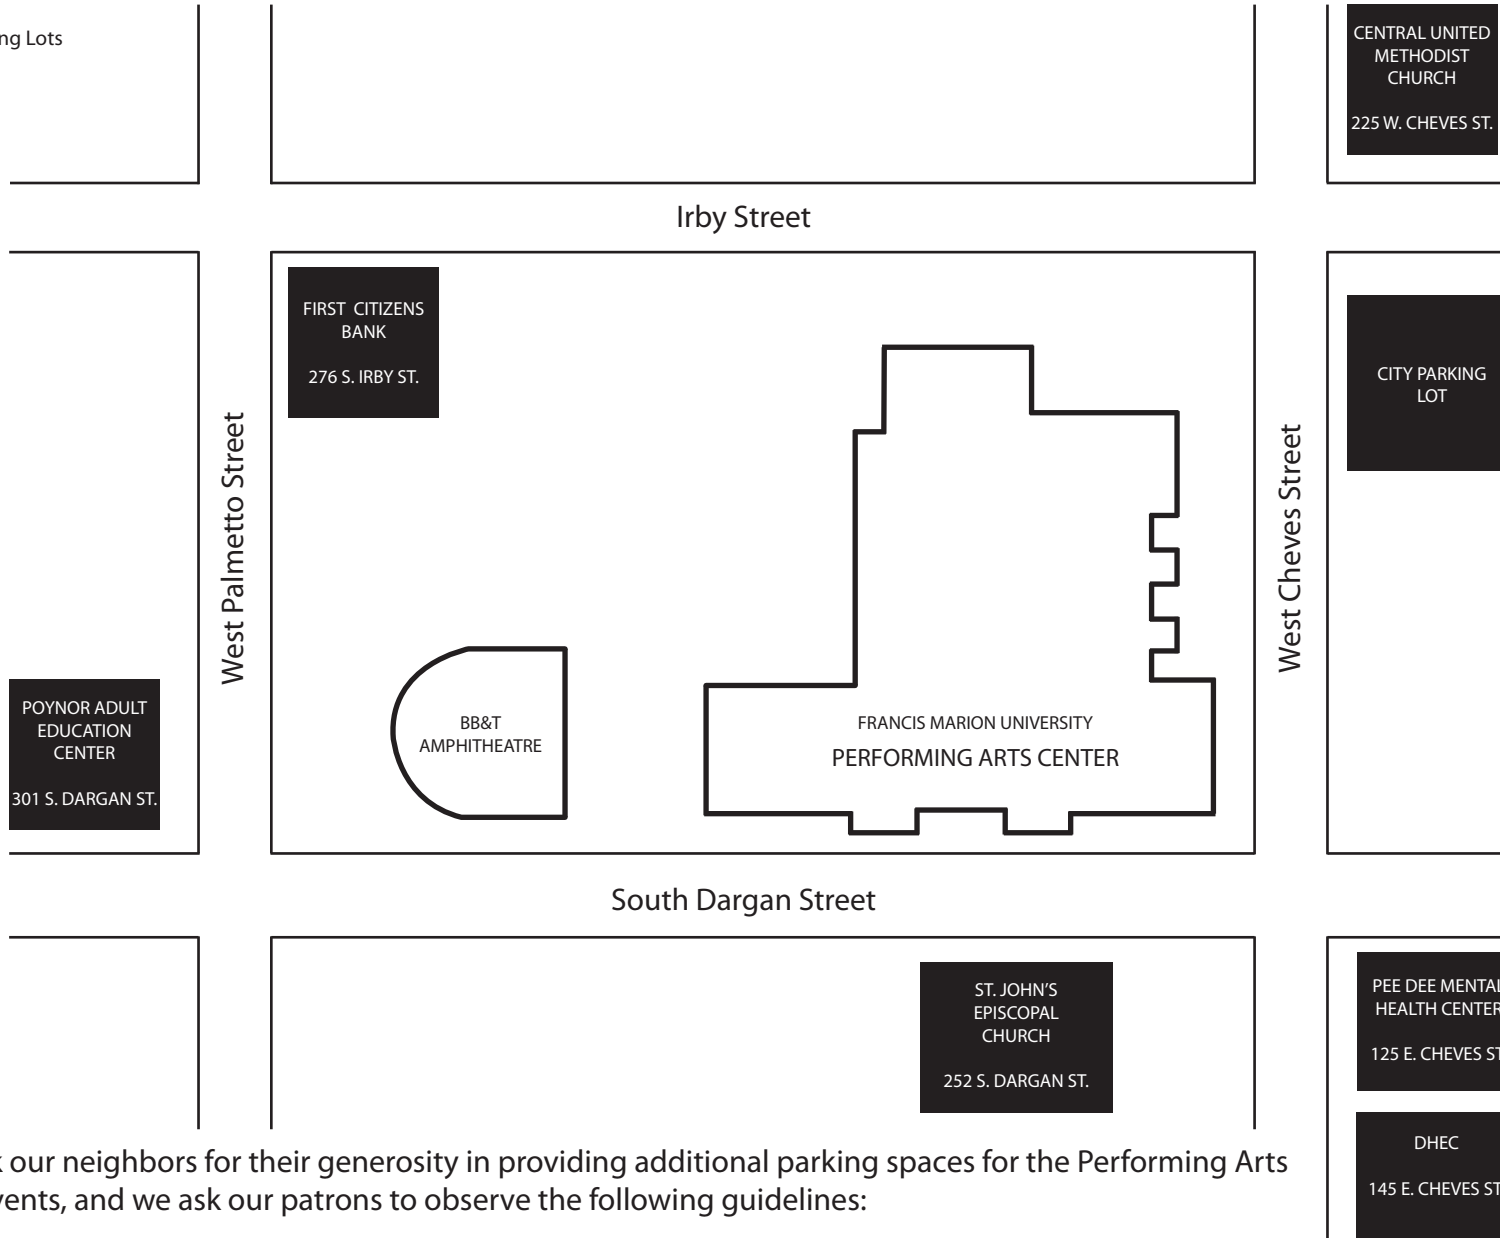

■ = Parking Lots

We thank our neighbors for their generosity in providing additional parking spaces for the Performing Arts Center events, and we ask our patrons to observe the following guidelines:

- DHEC lot is not available until 7p.m. on the 2nd Tuesday of every month
- Pee Dee Mental Health Center lot is not available until 7p.m. on Wednesdays and Thursdays
- Poynor Adult Education Center lot is not available on Tuesdays and Thursdays; on Wednesday evenings, patrons should park closer to Palmetto Street
- St. John's Episcopal Church lot is not available on Wednesday evenings