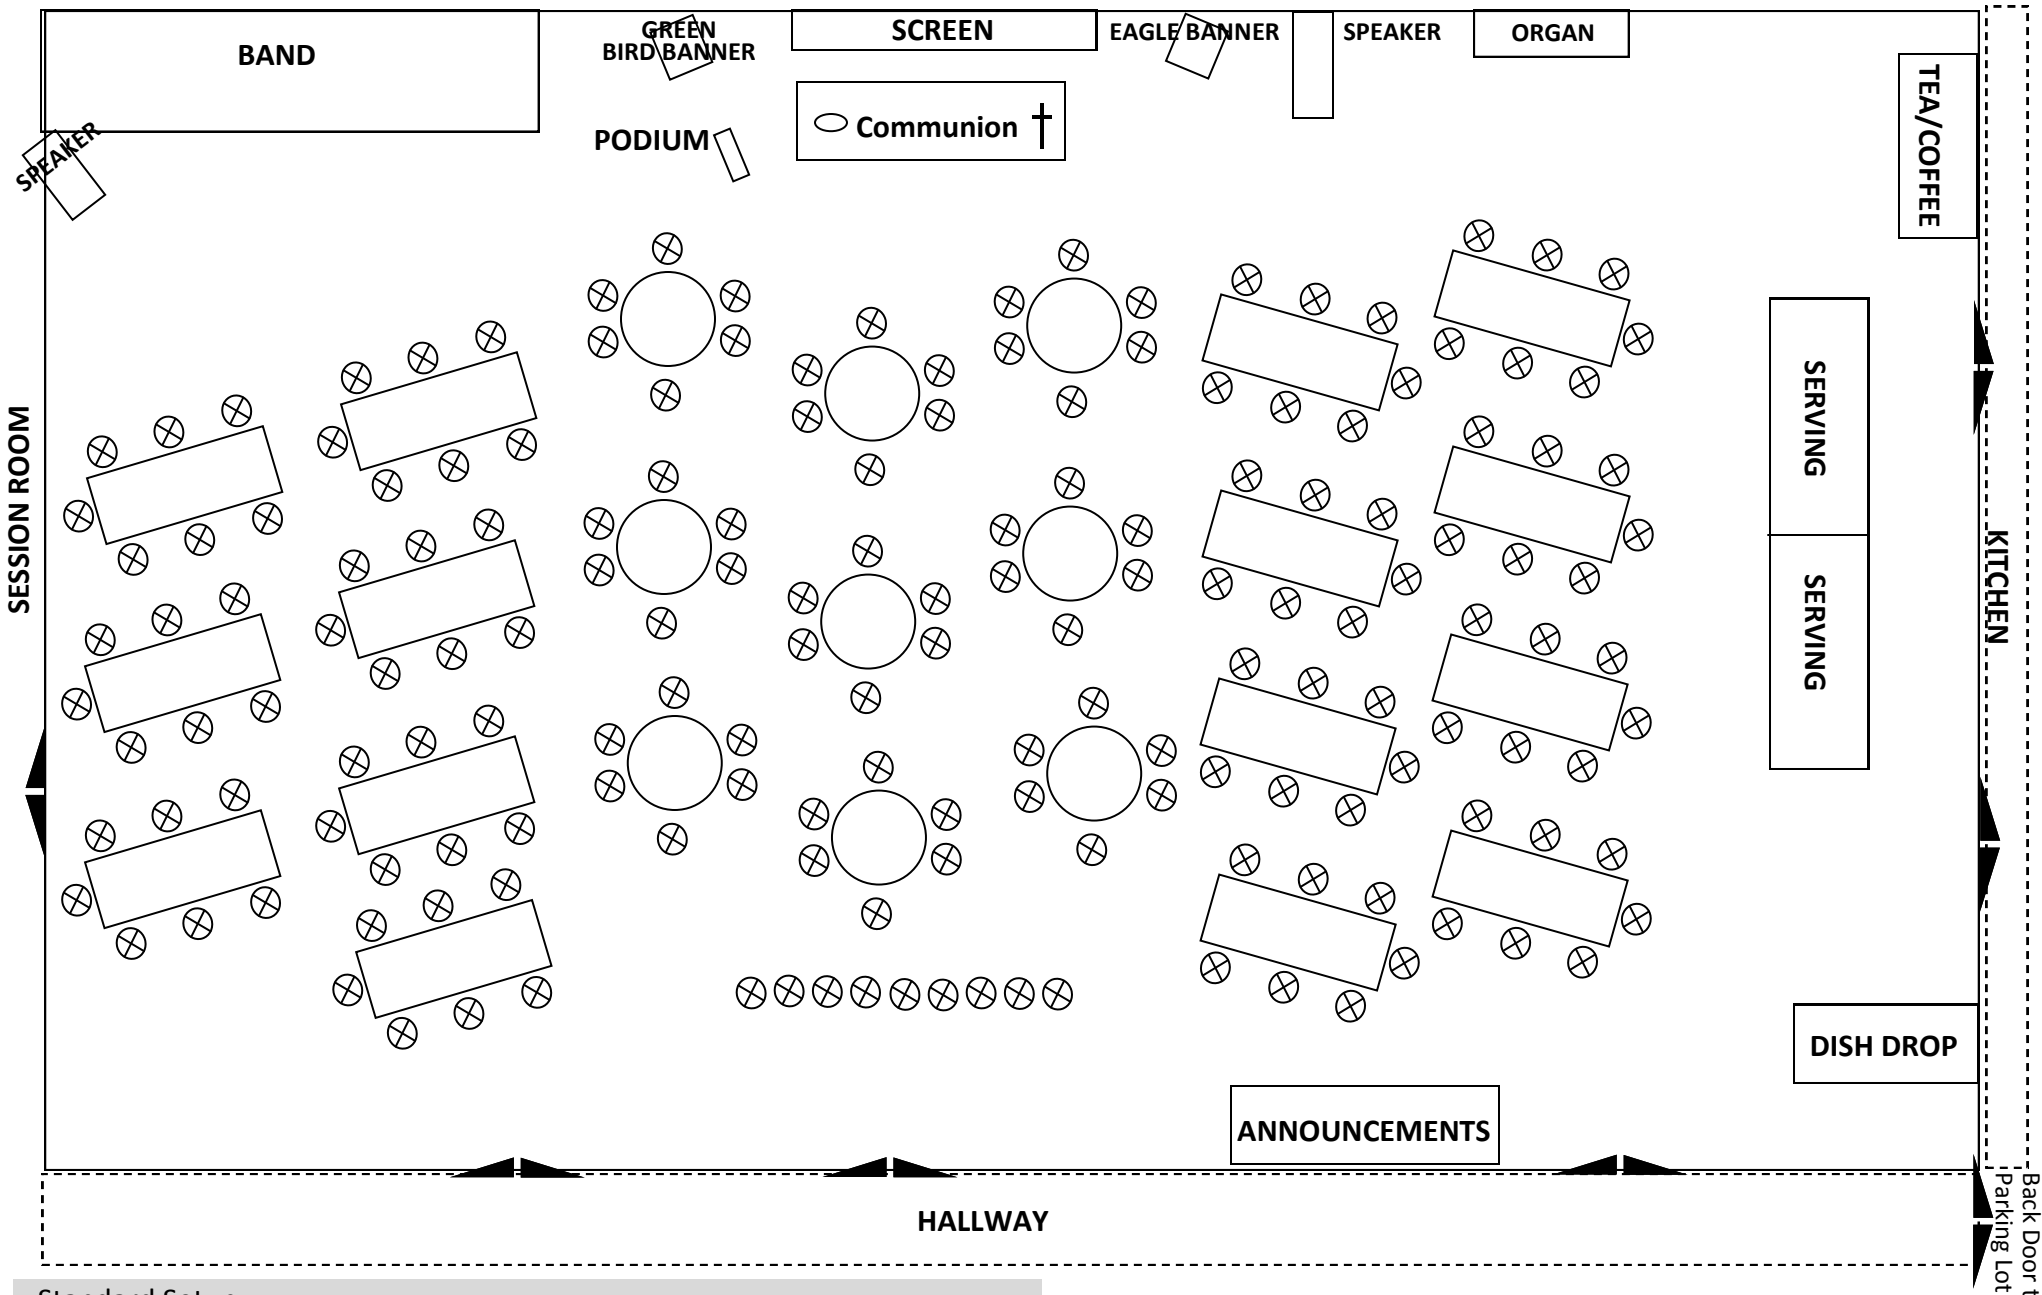

REVELATIONS WORSHIP TABLE/SEATING LAYOUT

Standard Setup:
 20 RECTANGLE TABLES (6FT)
 7 CHAIRS FOR 15 RECTANGLE TABLES
 9 ROUND TABLES
 6 CHAIRS PER ROUND TABLE

 Doorways