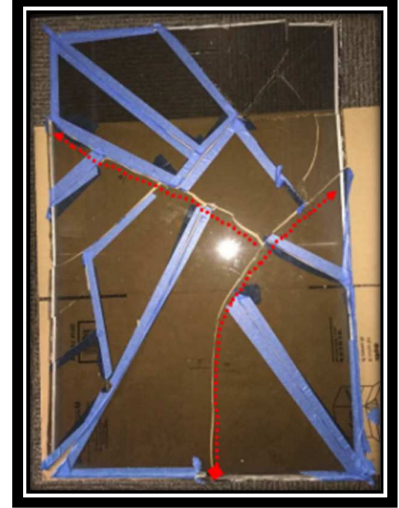

Restore Our Tower

Refresh Our Church

The St. John Brebeuf Church Tower is in need of repair. The aging windows must be replaced, along with the framing and the wood panels. This must be done soon.

**Please join us
in raising money to
complete this project:**