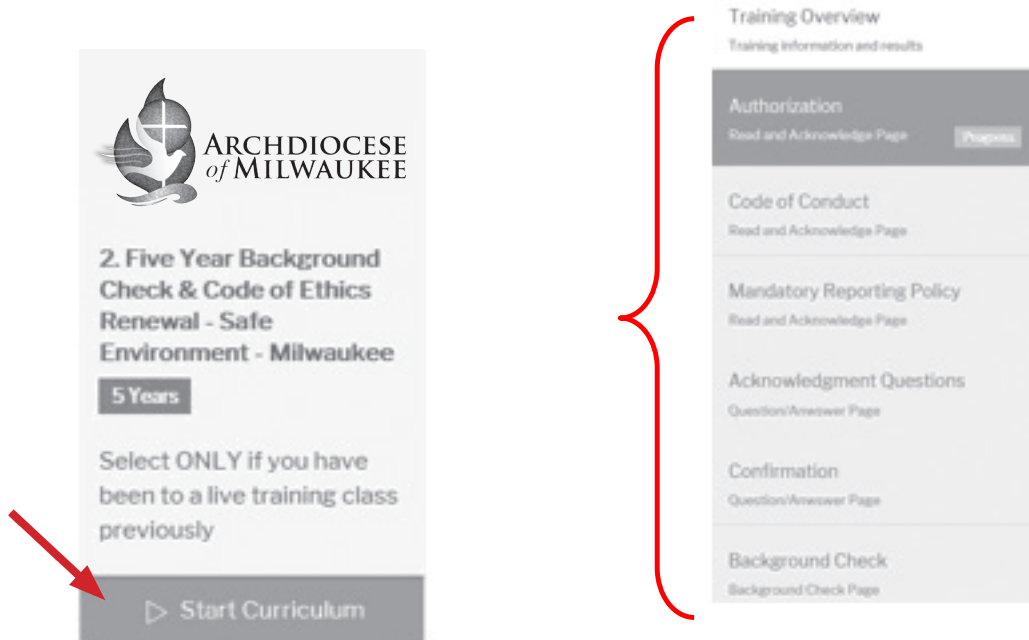

Five Year Background Check & Code of Ethics Renewal

Safe Environment End-User Instructions:

1. Go to <https://Milwaukee.CMGconnect.org> to complete your Five Year Background Check and Code of Ethics Renewal curriculum.
2. To be eligible for the renewal, you **MUST** have taken a live training class previously and completed a background check.
3. If you do not remember your username and password, contact Holy Apostles Safe Environment Coordinator Mary Sheetz at msheetz@hanb.org or 262-754-0161 or Contact [CMGconnect.org](https://Milwaukee.CMGconnect.org) for assistance.
4. Start the Five Year Background Check & Code of Ethics Renewal Process.
5. Click the 'Dashboard' tab to return to the main menu.

ARCHDIOCESE
of MILWAUKEE

Safeguarding all of God's Family

- If you do not remember your previous username and password contact Holy Apostles Safe Environment Coordinator, Mary Sheetz at msheetz@hanb.org or 262-754-0161.
- On your main dashboard, you will click Start Curriculum.
- Complete all sections—as you work through they will show as 'Done' in each box.
- Your renewal will not be complete until your background check has been reviewed.
- Once complete click the 'Dashboard' tab to return to the main menu.