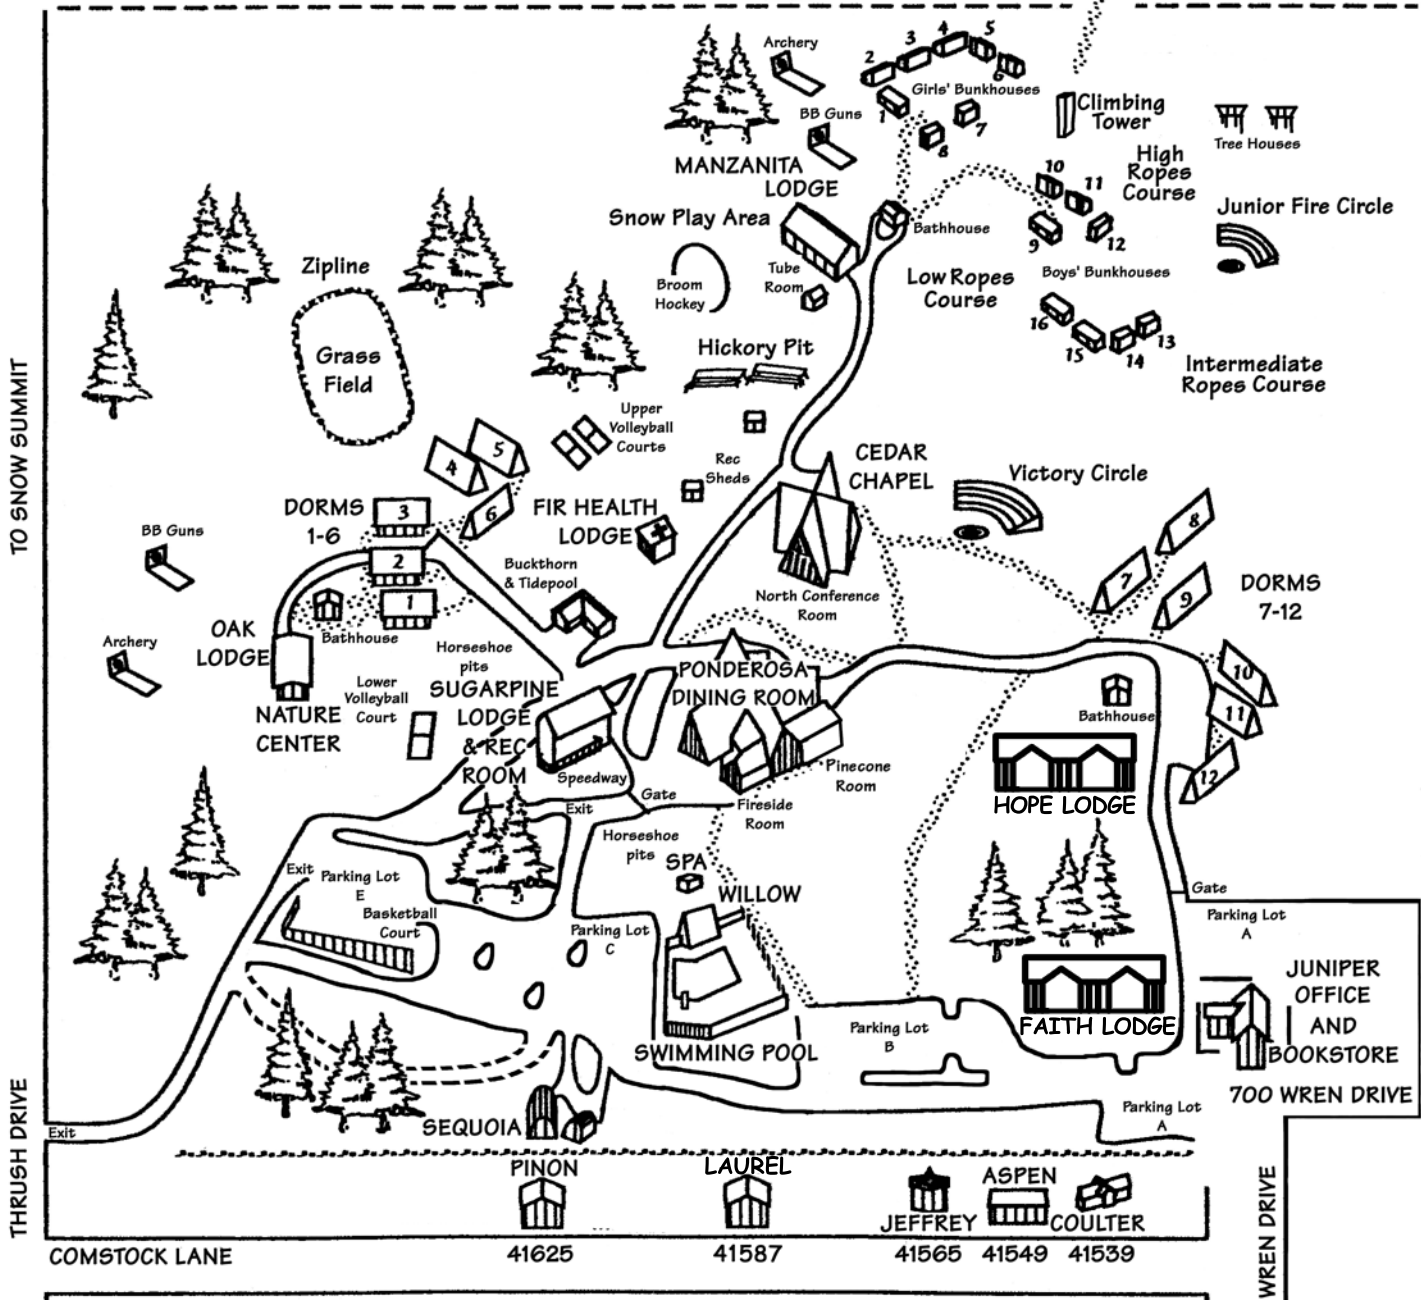

# Pine Summit

CHRISTIAN CAMPS

700 WREN DRIVE  
 P.O. BOX 2871  
 BIG BEAR LAKE, CA 92315

TEL. 909.866.5801 FAX 909.866.8821  
 PINESUMMIT@PINESUMMIT.COM  
 WWW.PINESUMMIT.COM

COMSTOCK LANE

41625

41587

41565

41549

41539

WREN DRIVE