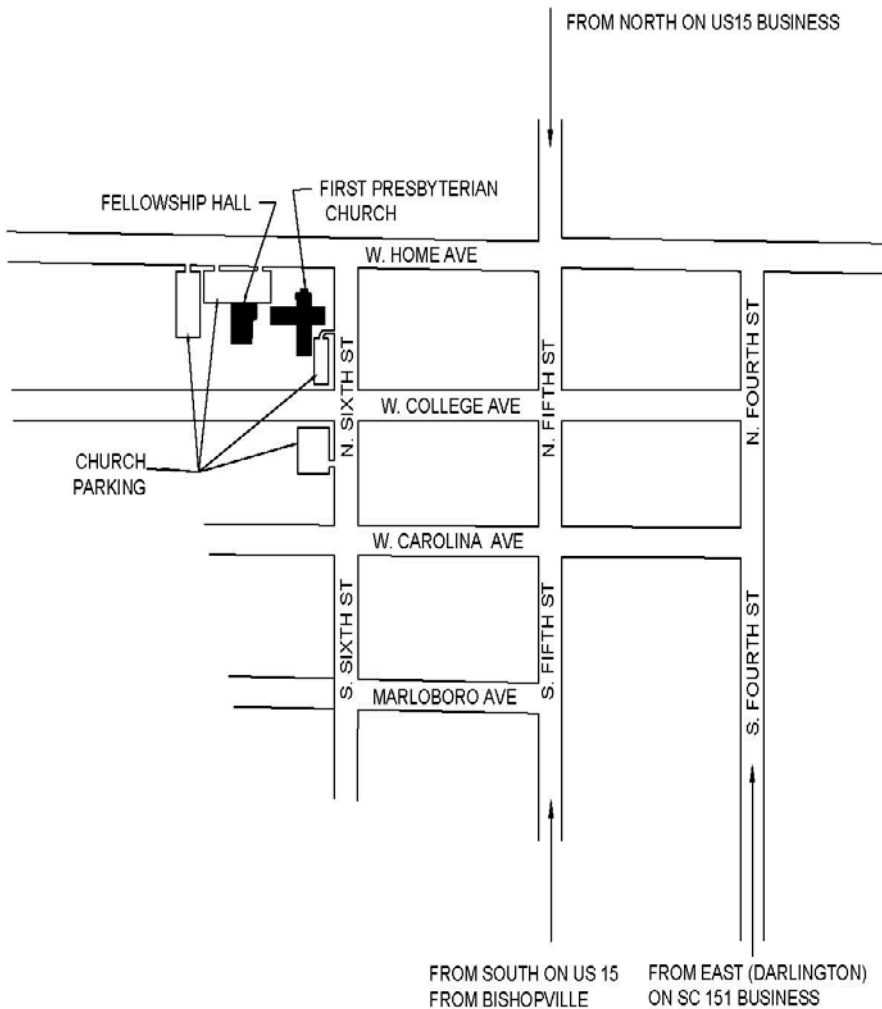

FIRST PRESBYTERIAN CHURCH

213 West Home Avenue
Hartsville, SC 29550
843.332.3622

Use coordinates below for GPS Apps.

LATITUDE: 34.375052 LONGITUDE: -80.077032

Wifi access: FirstPres2011

DIRECTIONS FROM HWY 501 TO FLORENCE

Take US 52 towards Darlington. Turn left on 52 Bypass. After going through second stoplight, veer right and take ramp towards Hartsville. Turn left at the light on HWY 151. You will pass the Darlington Raceway on your left. Continue on and you will bear right and take 151 Business into Hartsville. At the fourth stoplight, turn left on Home Avenue. Go through one stoplight and the church is one block down on the left.

DIRECTIONS FROM BISHOPVILLE

Take HWY 15 North. Keep left on HWY 15 Business into Hartsville which becomes Fifth Street. Go through downtown Hartsville and turn left on Home Avenue. The church is one block down on your left.

DIRECTIONS FROM HWY 15 NORTH (SOCIETY HILL AREA)

Take HWY 15 Business to Hartsville. Drive into Hartsville and turn right on West Home Avenue. First Baptist Church will be on your left. First Presbyterian Church will be on the left one block down on the corner of Home Avenue and Sixth Street.