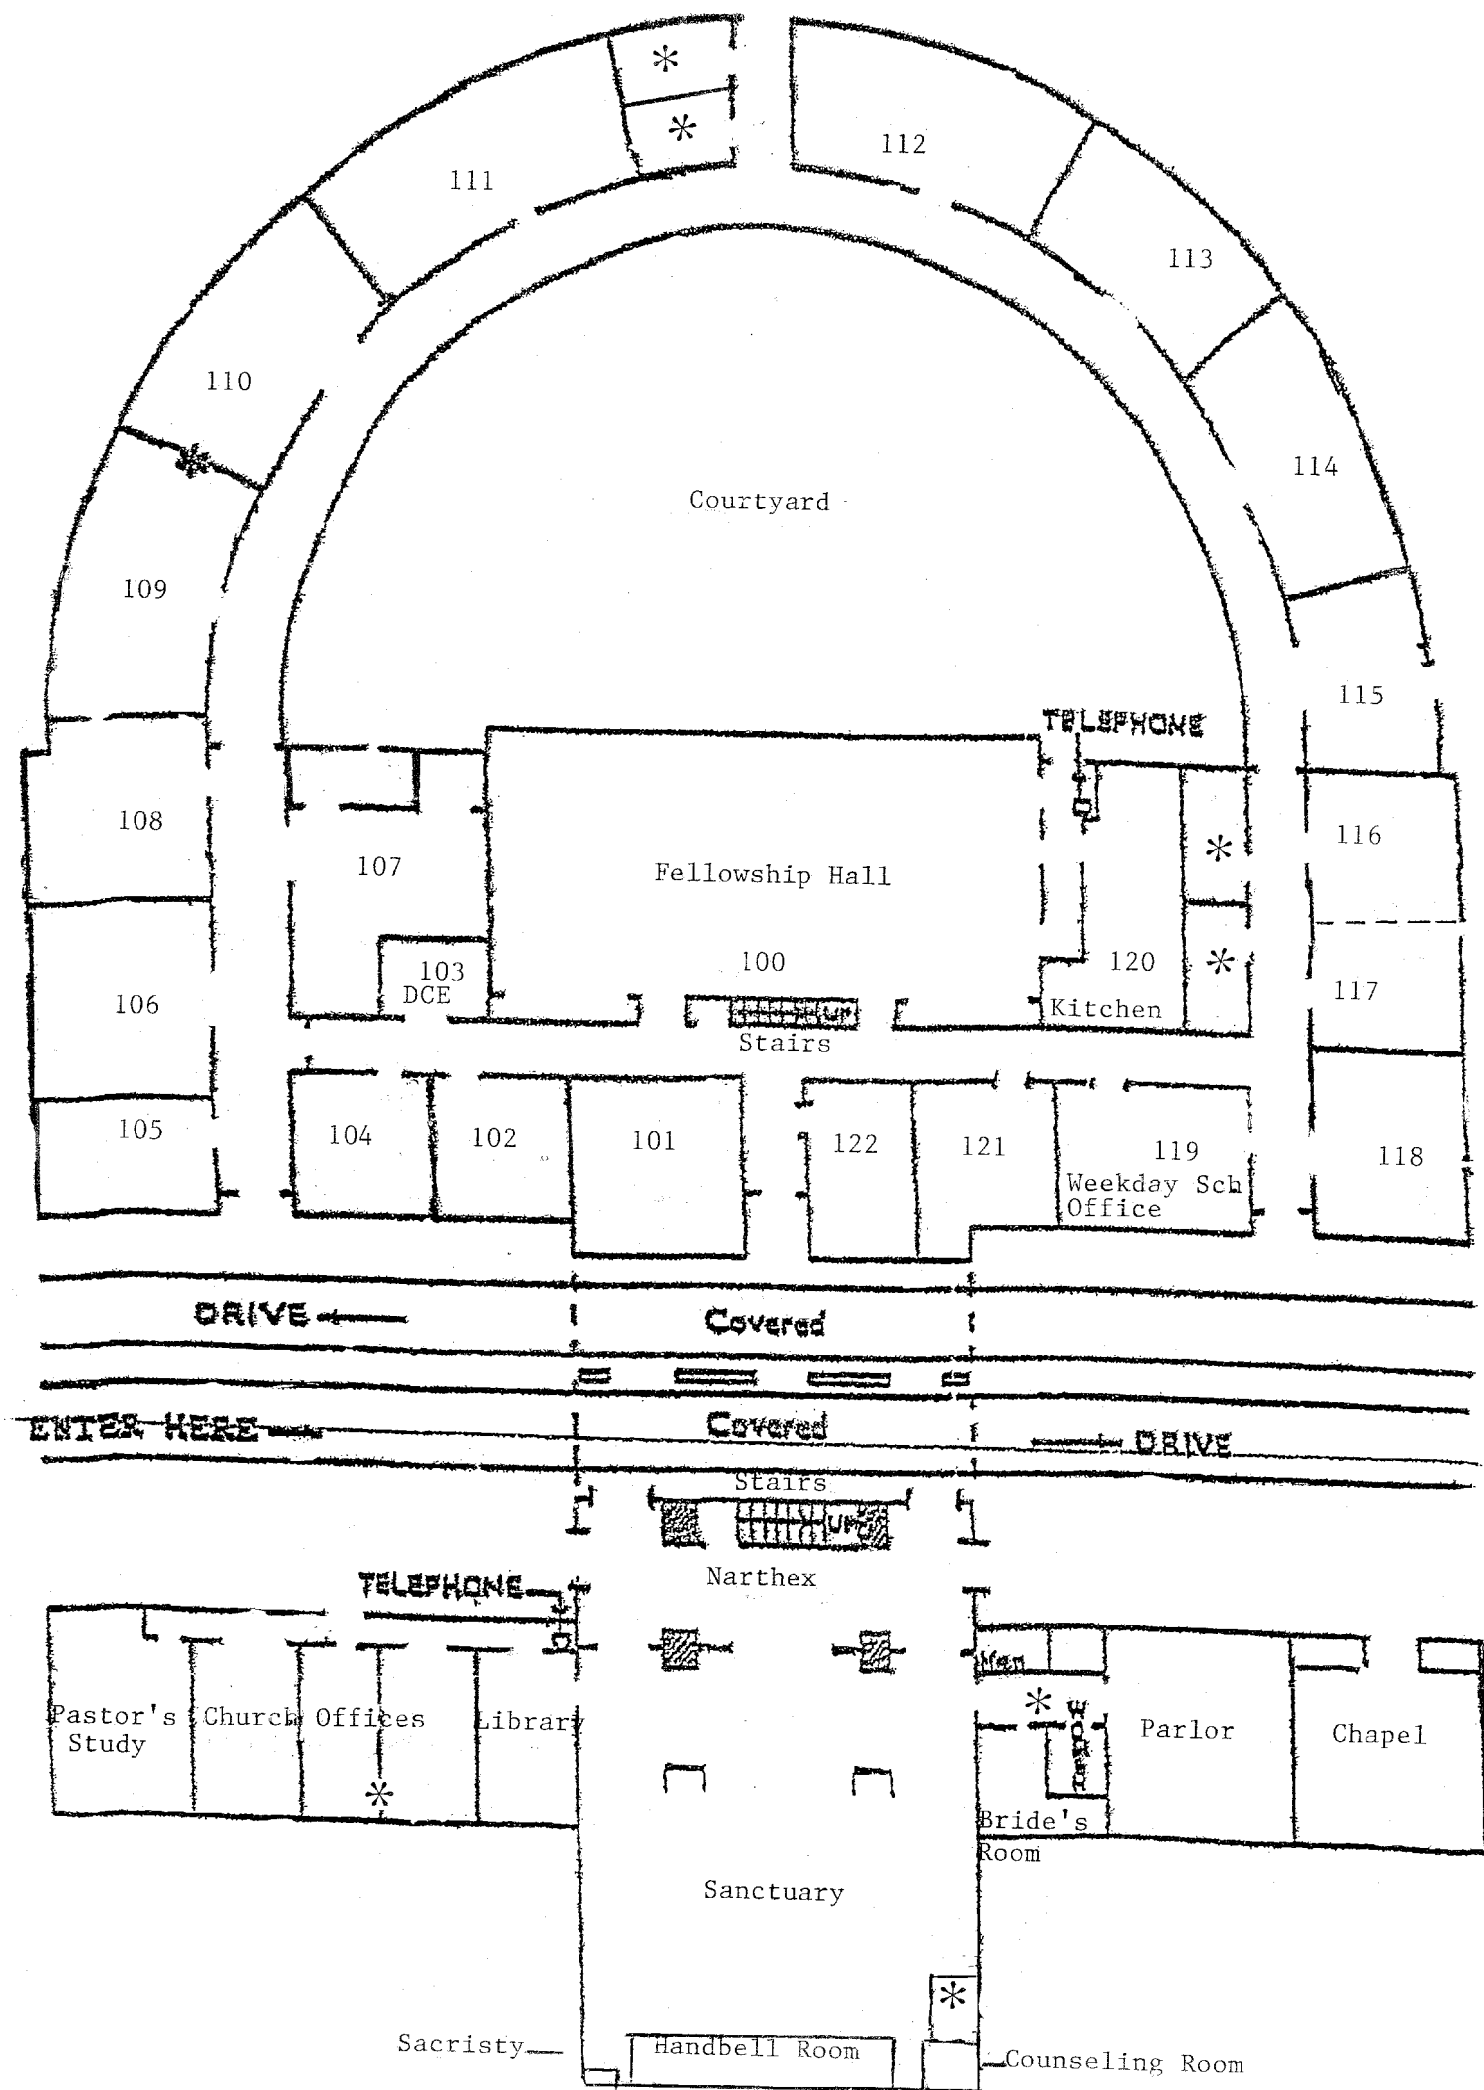

EDUCATION BUILDING (EB)

SANCTUARY BUILDING (SB)

Director of Christian Education (DCE) Office: Located in room EB-103

Director Of Music, Choir Room and Choir Loft: Located on the second floor and can be reached by taking the stairways located in the center of the Education Building or behind the narthex in the Sanctuary Building.

Weekday School Office: Located in room EB-119.

***Restrooms** are marked with asterisks.