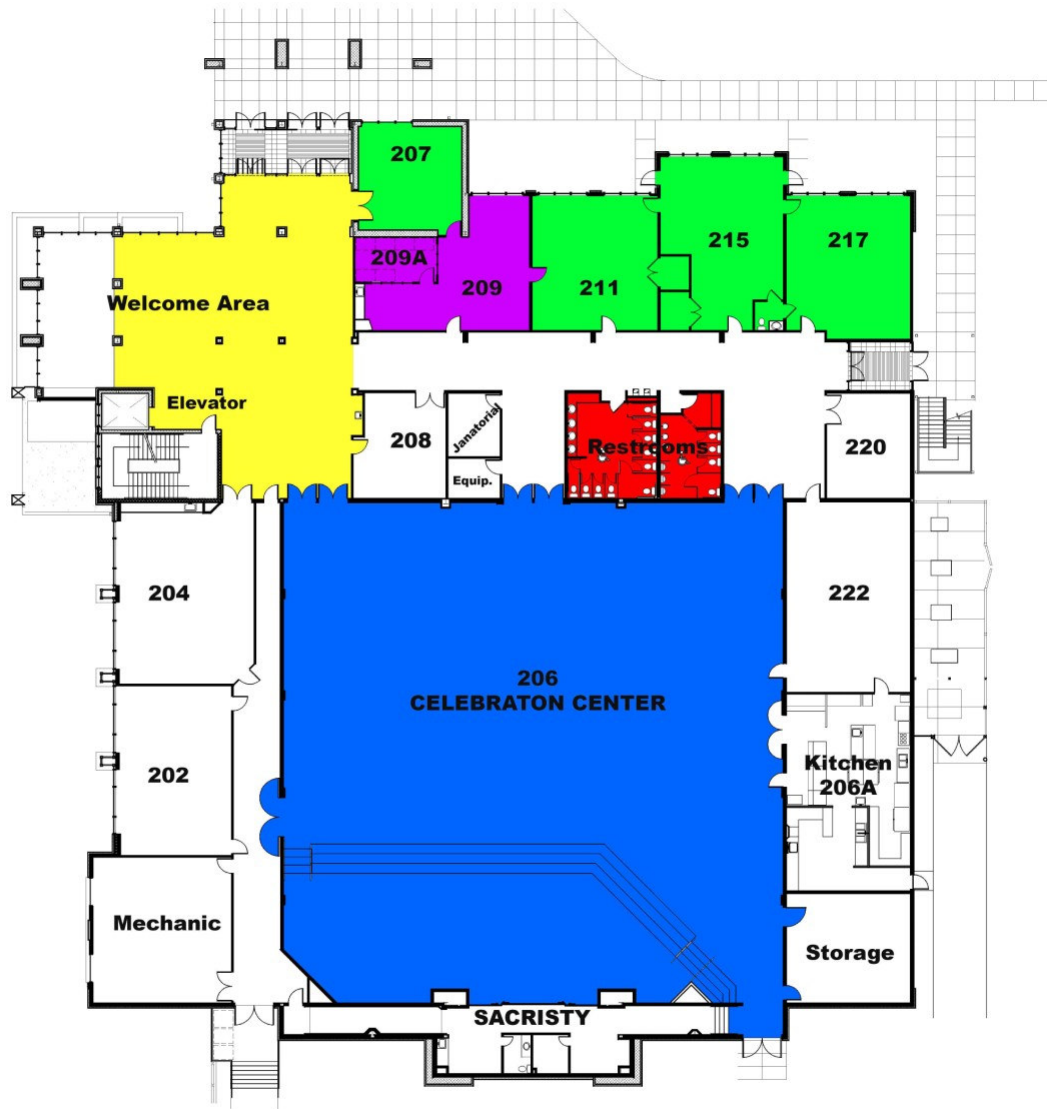

Navigating the Ridgeview Facility

Main (2nd) Floor

• Access to this floor comes through the main (upper) parking lot for Grace United Methodist Church. You can enter the building through the main doors on the north side, near the steeple, or through the east doors near the children's play area. You can also enter the building through the lower (west parking lot) and then take the elevator or stairs up to the 2nd floor.

- Welcome Center (and Information Booth)
- Celebration Center (Worship Space)
- Nursery
- Rainbow Zone (Children's Education: ages 2 years through Kindergarten)
- Restrooms

Upper (3rd) Floor

- This floor is utilized mainly for elementary through Senior High students. To access this floor you will need to take the main stairs or the elevator from either the main welcome center area (2nd floor) or the entrance area from the 1st floor.

-  - SonShine City (Children's education: 1st grade through 6th grade)
-  - Youth Area (Students 7th grade through 12th grade)
-  - Restrooms

Lower (1st) Floor

- Access to this floor comes mainly through the lower (west) parking lot or the elevator and stairs from the 2nd (main) floor.