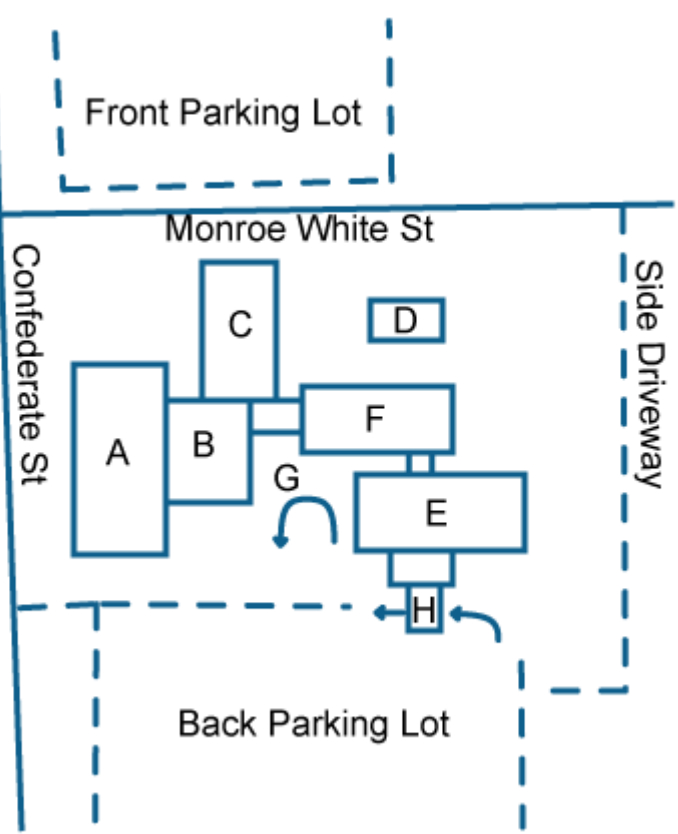

- A - Main Sanctuary Building
- B - Foyer
- C - Chapel
- D - Brick House
- E - Preschool & Children
- F - Fellowship Hall
- G - Drop Off Circle
- H - Nursery & Childrens Covered Drop Off

Front Parking Lot

Monroe White St

Confederate St

Side Driveway

Back Parking Lot