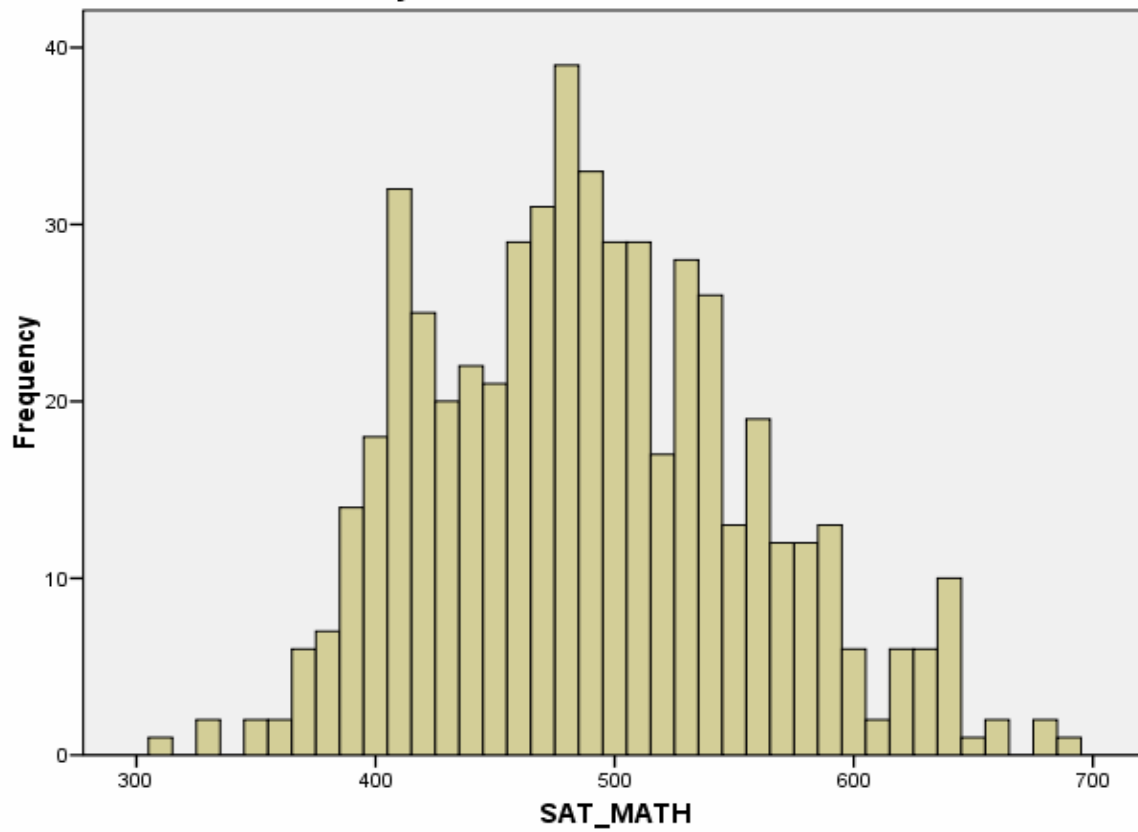

Fall 2006 Newly Enrolled Freshmen SAT Math Scores

Fall 2006 Newly Enrolled Freshmen SAT Verbal Scores

Fall 2006 Newly Enrolled Freshmen Total Math and Verbal Scores