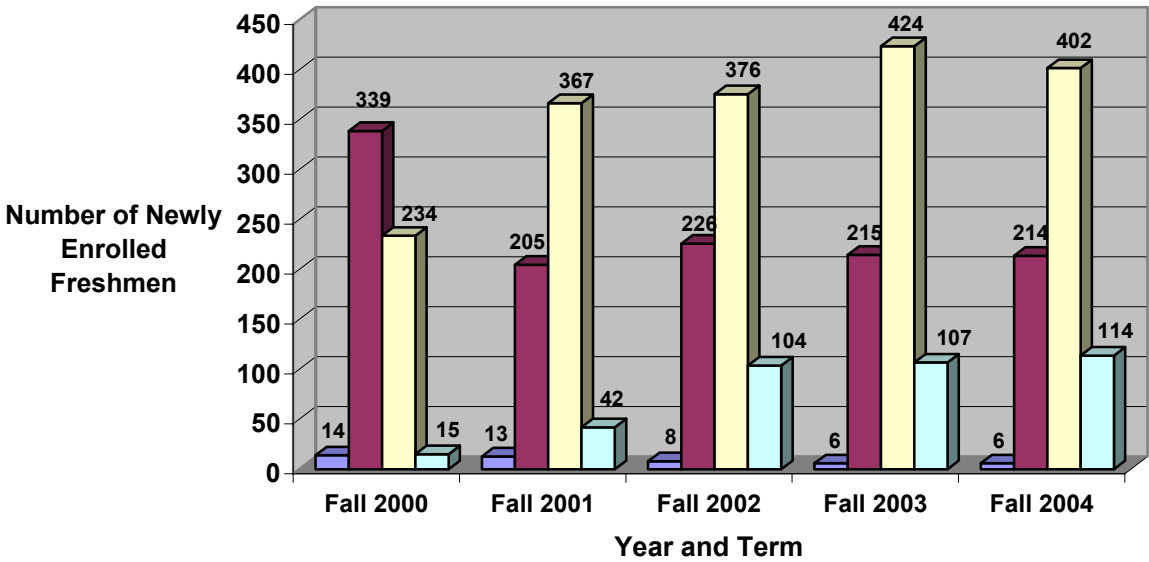

### Newly Enrolled Freshmen High School GPA Comparison

■ 1.99 or Below ■ 2.00 to 2.99 ■ 3.00 to 3.99 ■ 4.00 and Above