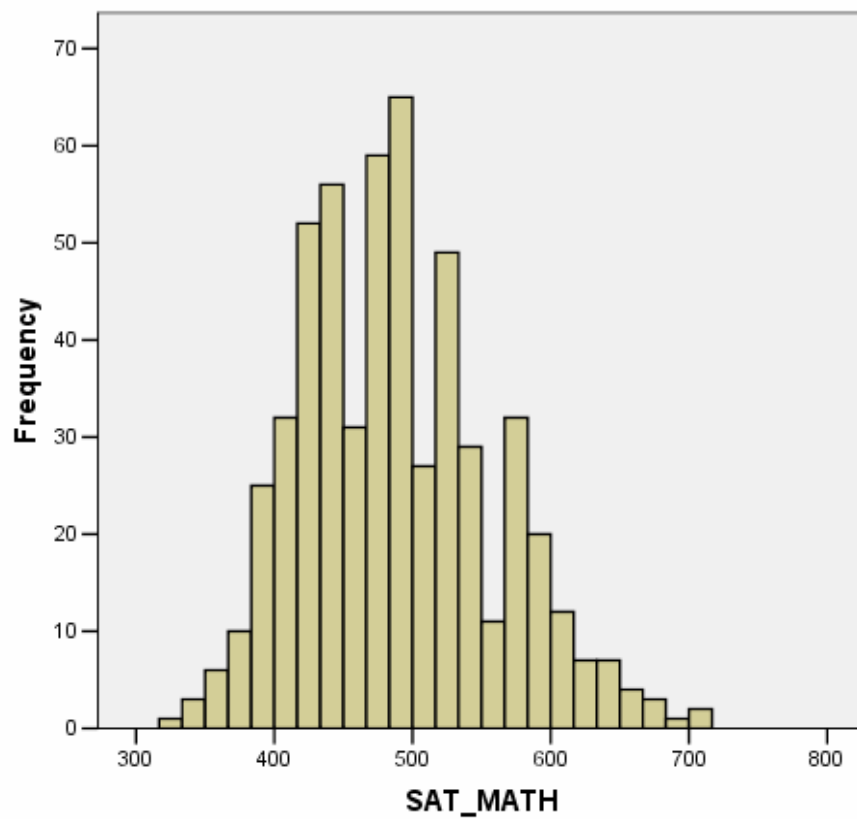

Fall 2005 Newly Enrolled Freshmen SAT Verbal Scores

Fall 2005 Newly Enrolled Freshmen SAT Math Scores

Fall 2005 Newly Enrolled Freshmen SAT Total Scores