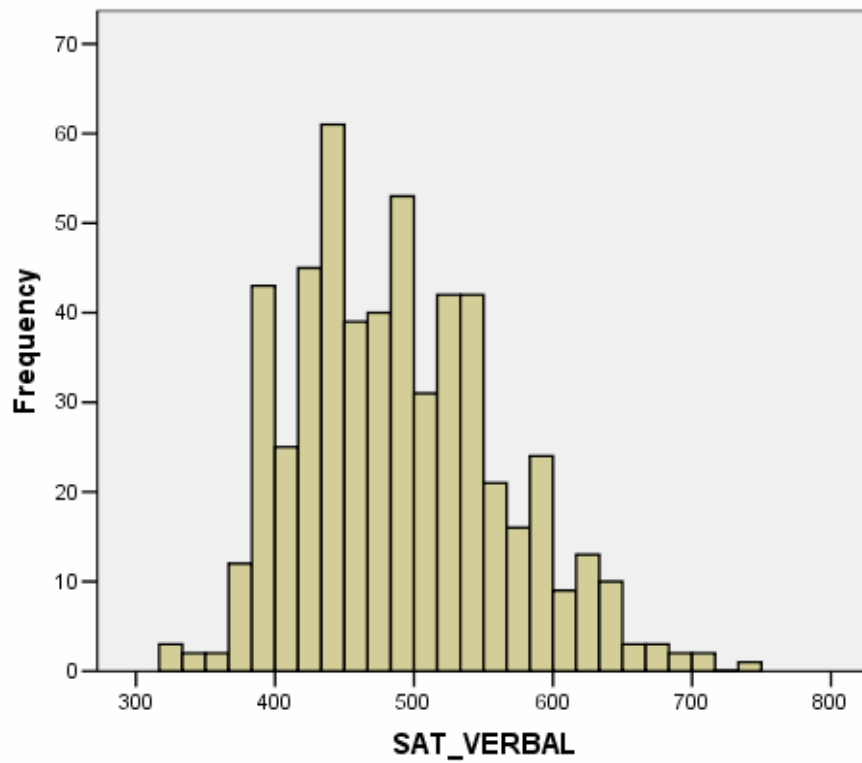

Fall 2005 Newly Enrolled Freshmen SAT Verbal Scores

Fall 2005 Newly Enrolled Freshmen SAT Math Scores

Fall 2005 Newly Enrolled Freshmen SAT Total Scores