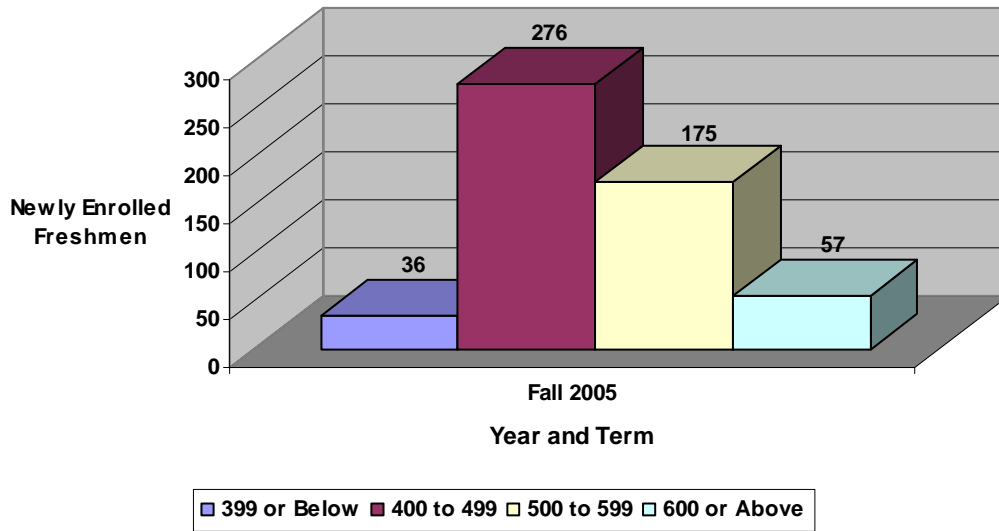

Newly Enrolled Freshmen SAT Total Score Comparison

Newly Enrolled Freshmen SAT Verbal Score Comparison

Newly Enrolled Freshmen SAT Math Score Comparison

Fall 2005
Year and Term

399 or Below 400 to 499 500 to 599 600 or Above