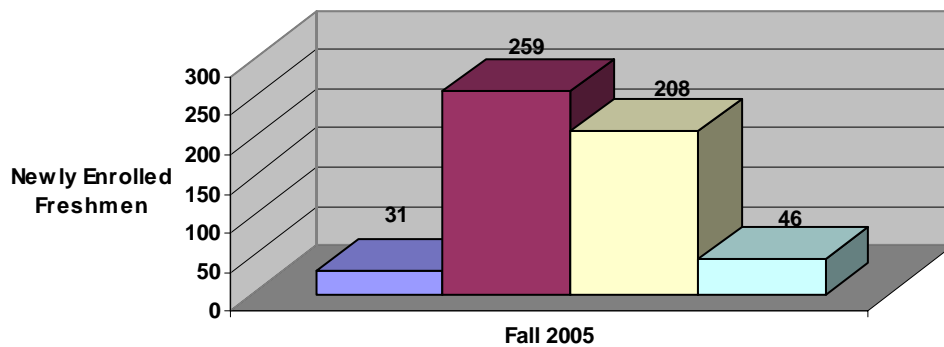

Newly Enrolled Freshmen SAT Total Score Comparison

Newly Enrolled Freshmen SAT Verbal Score Comparison

Newly Enrolled Freshmen SAT Math Score Comparison

Fall 2005
Year and Term

399 or Below 400 to 499 500 to 599 600 or Above