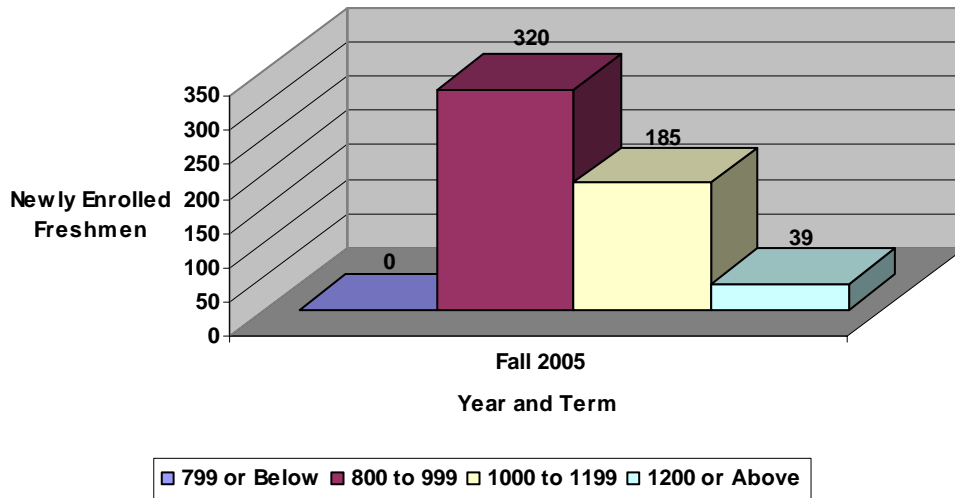

Newly Enrolled Freshmen SAT Total Score Comparison

Newly Enrolled Freshmen SAT Verbal Score Comparison

Newly Enrolled Freshmen SAT Math Score Comparison

Fall 2005
Year and Term

399 or Below 400 to 499 500 to 599 600 or Above