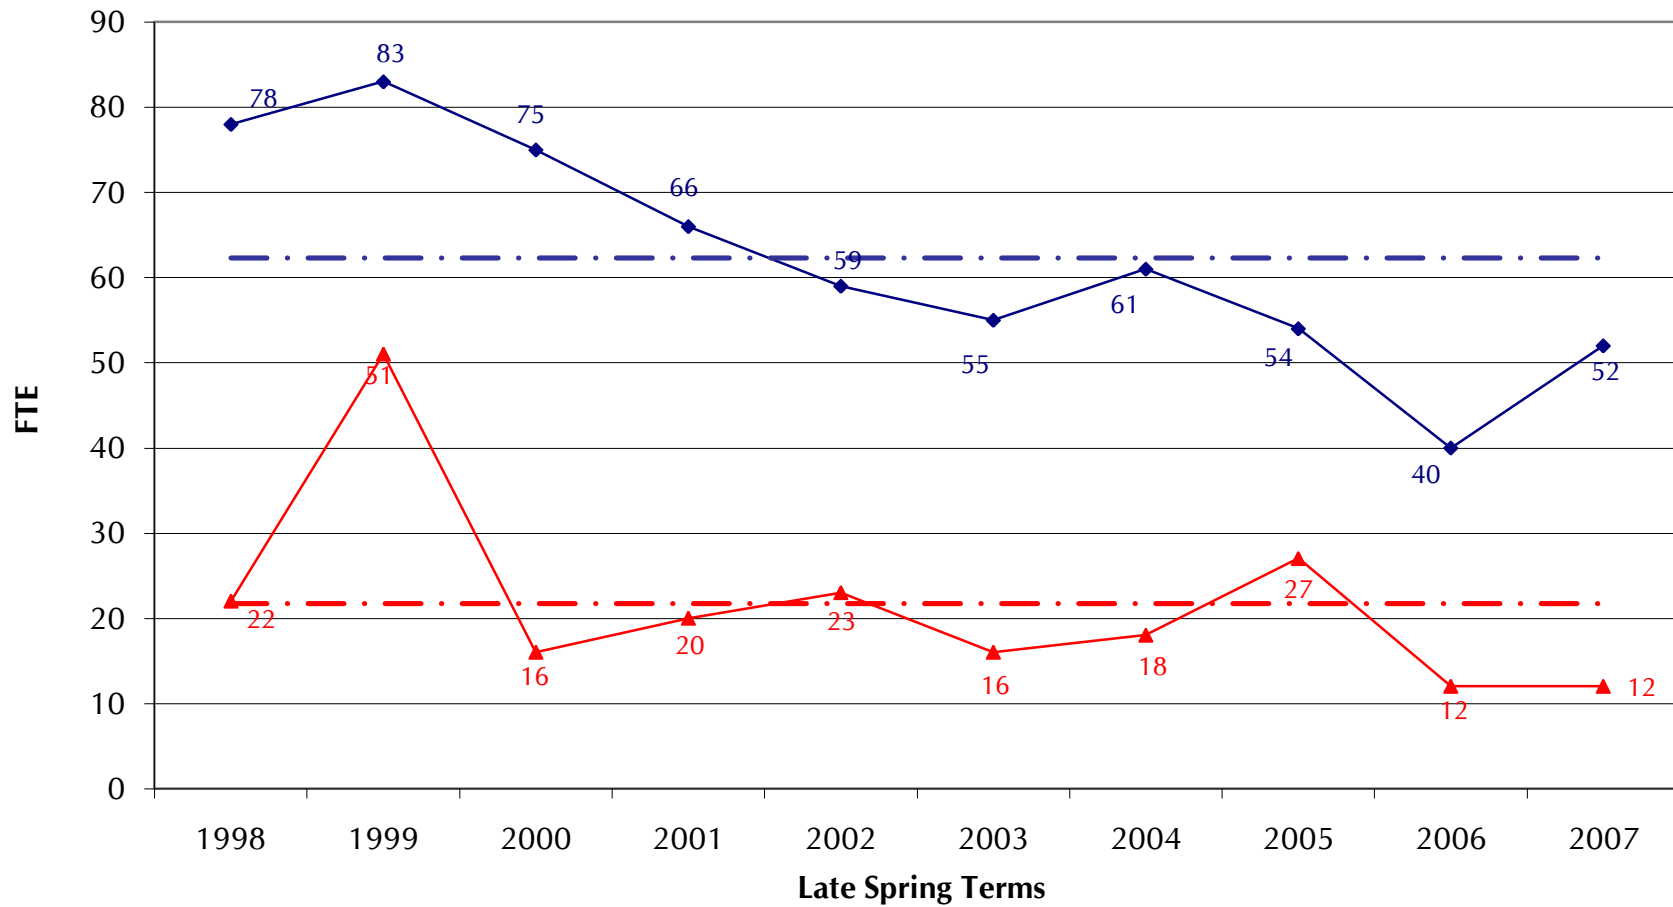

# Undergraduate and Graduate FTE Late Spring Terms, 1998-2007

◆ Undergraduate FTE    - · - Undergraduate 10-Year Average = 62.3    ▲ Graduate FTE    - · - Graduate 10-Year Average = 21.7