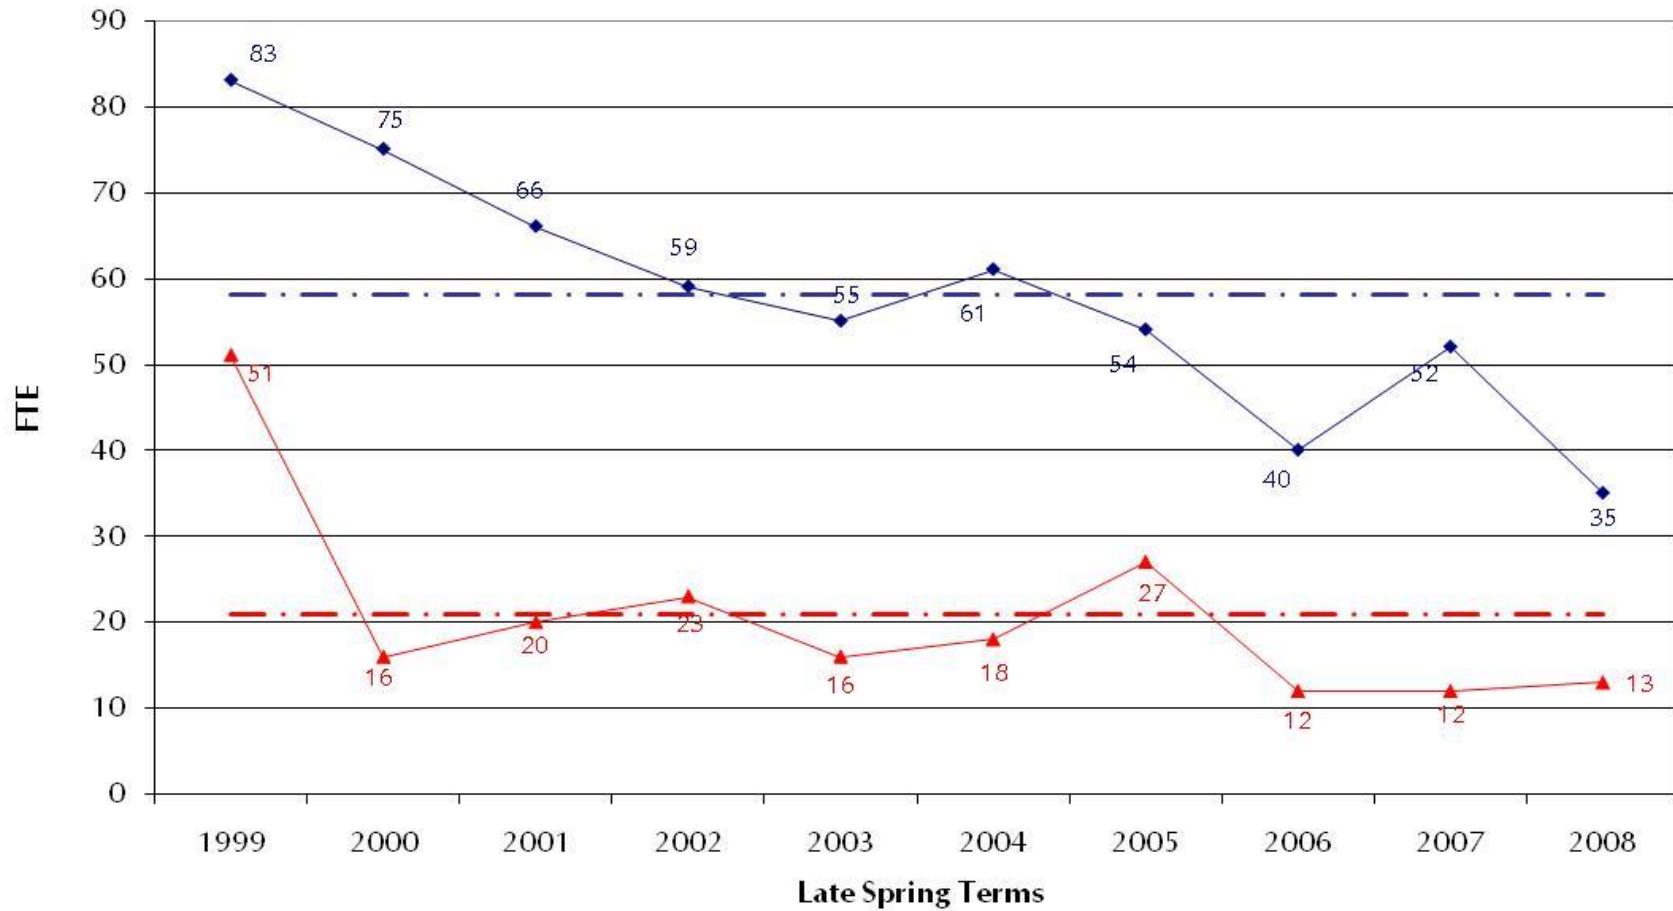

Undergraduate and Graduate FTE Late Spring Terms, 1999-2008

◆ Undergraduate FTE - · - Undergraduate 10-Year Average = 58 ▲ Graduate FTE - · - Graduate 10-Year Average = 20.8