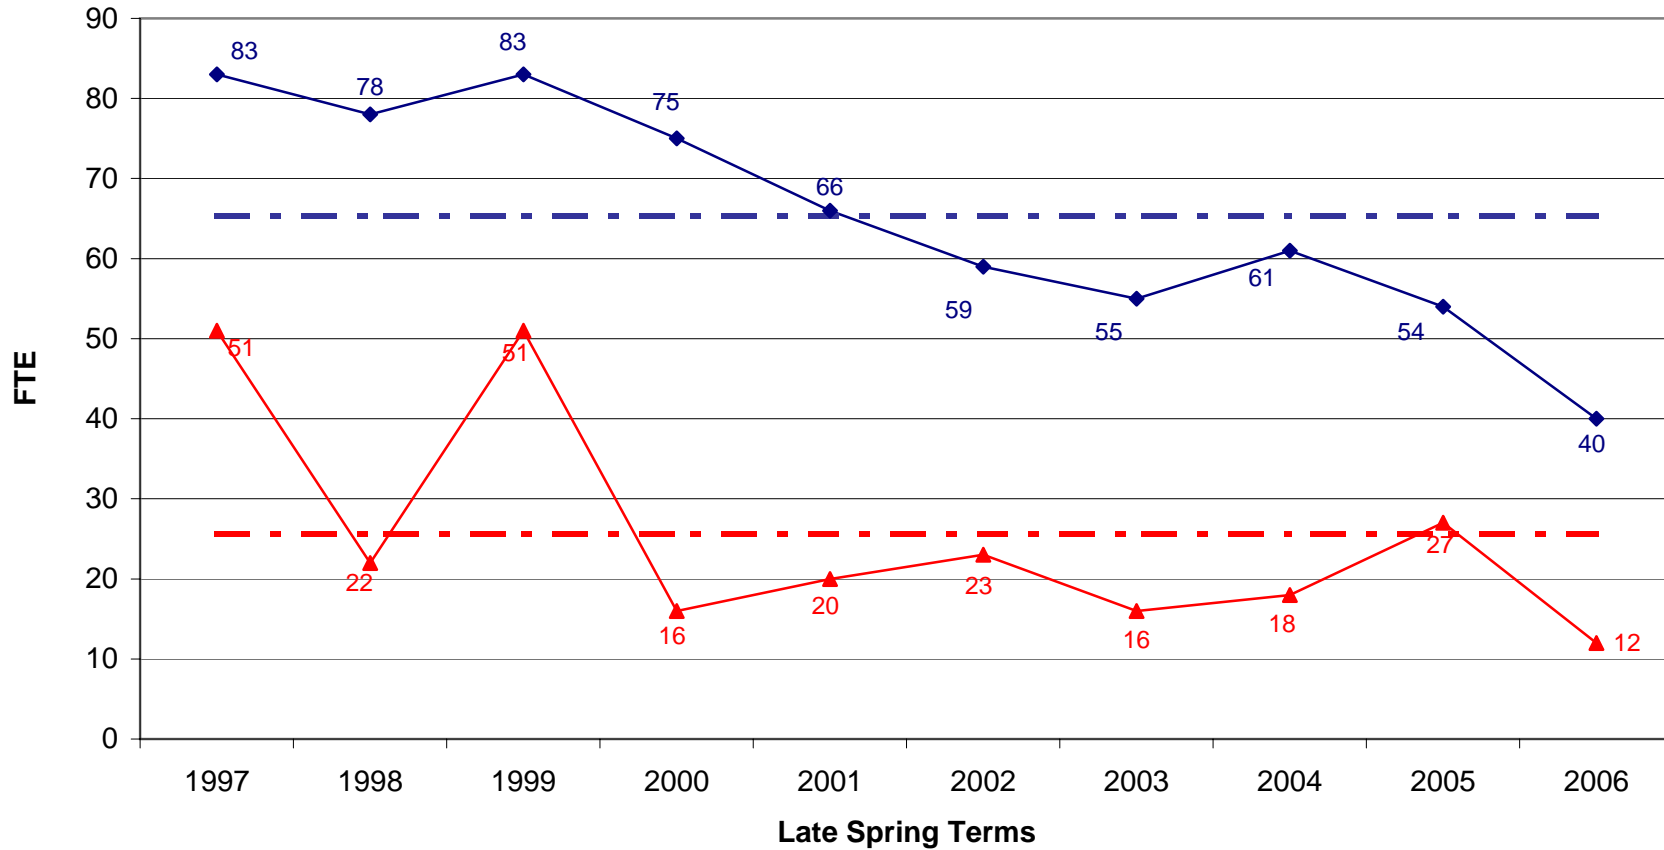

### Undergraduate and Graduate FTE Late Spring Terms, 1997-2006

◆ Undergraduate FTE  
▲ Graduate FTE

--- Undergraduate 10-Year Average = 65.4  
--- Graduate 10-Year Average = 25.6