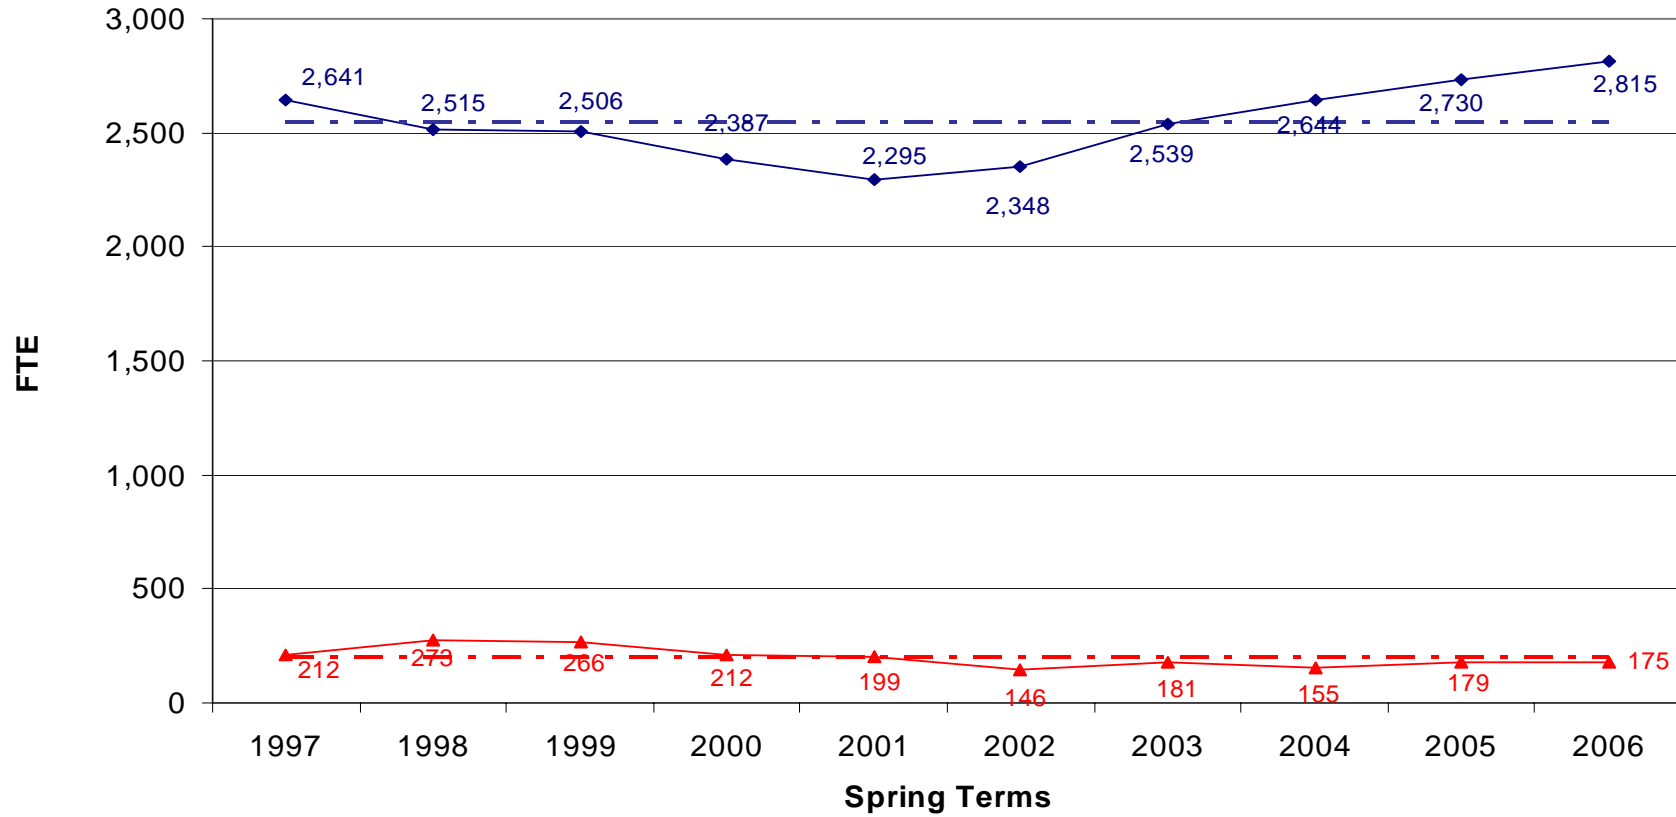

### Undergraduate and Graduate FTE Spring Terms, 1997-2006

◆ Undergraduate FTE  
▲ Graduate FTE

- - Undergraduate 10-Year Average = 2542  
- - Graduate 10-Year Average = 200