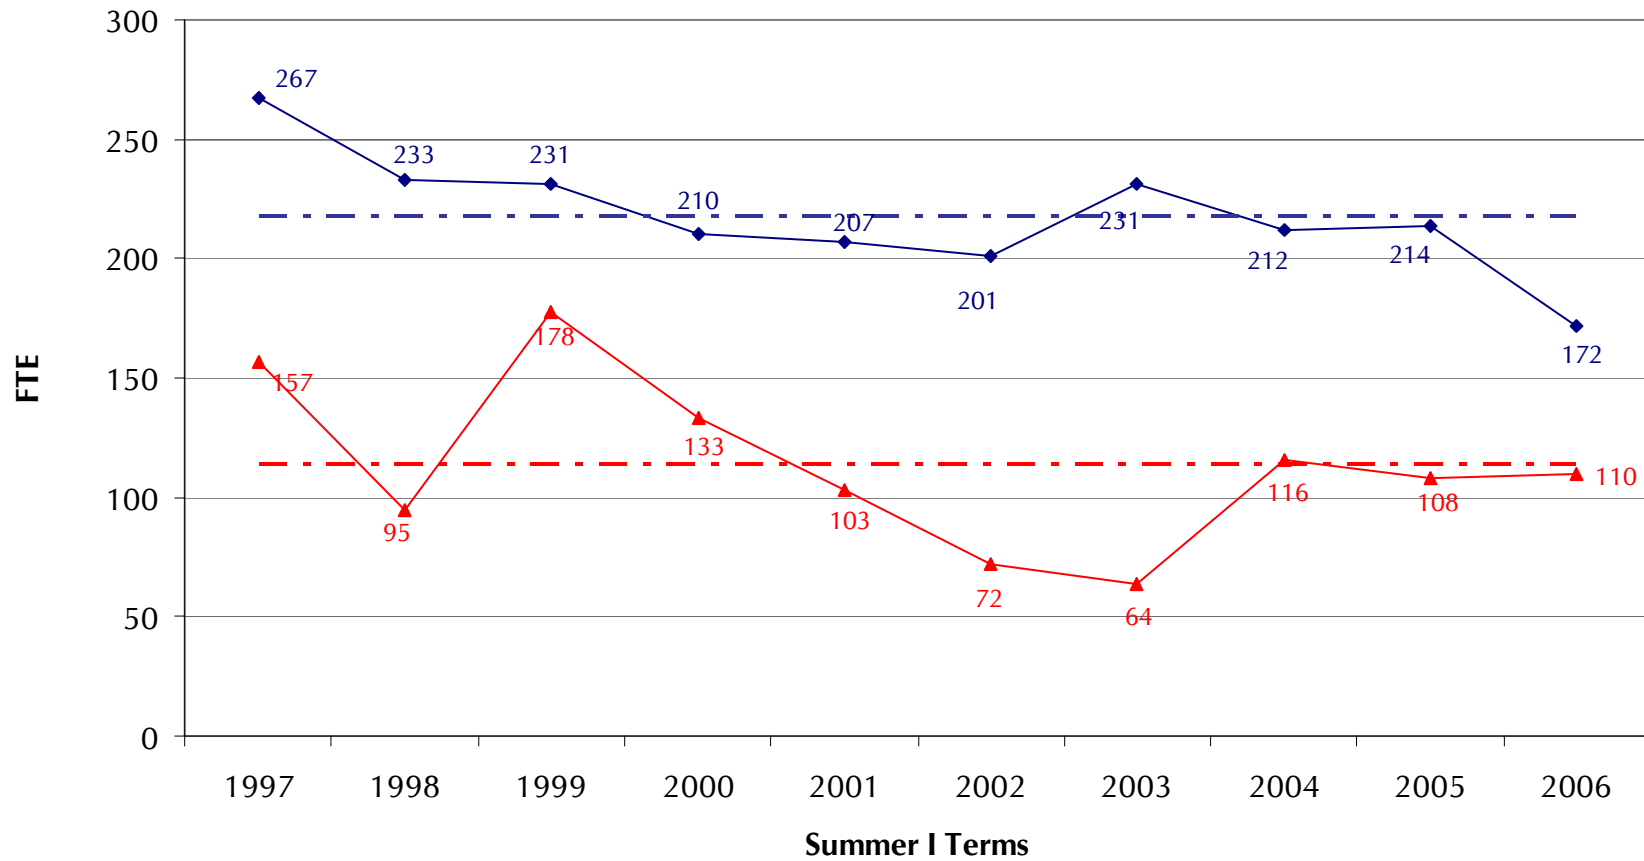

### Undergraduate and Graduate FTE Summer I Terms, 1997-2006

◆ Undergraduate FTE    - - - Undergraduate 10-Year Average = 218    ▲ Graduate FTE    - - - Graduate 10-Year Average = 114