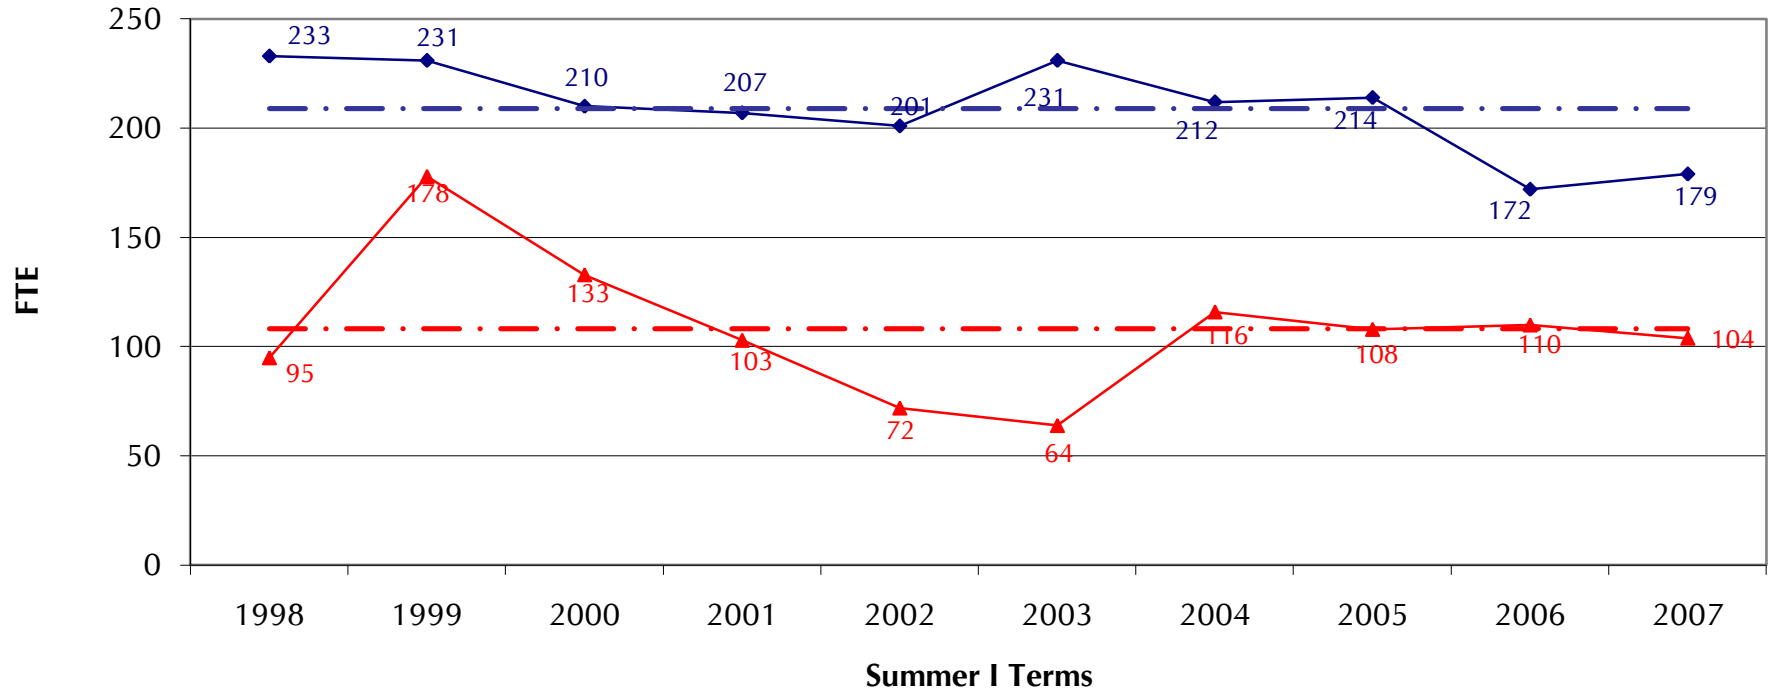

# Undergraduate and Graduate FTE Summer I Terms, 1998-2007

◆ Undergraduate FTE    - · - Undergraduate 10-Year Average = 209    ▲ Graduate FTE    - · - Graduate 10-Year Average = 108