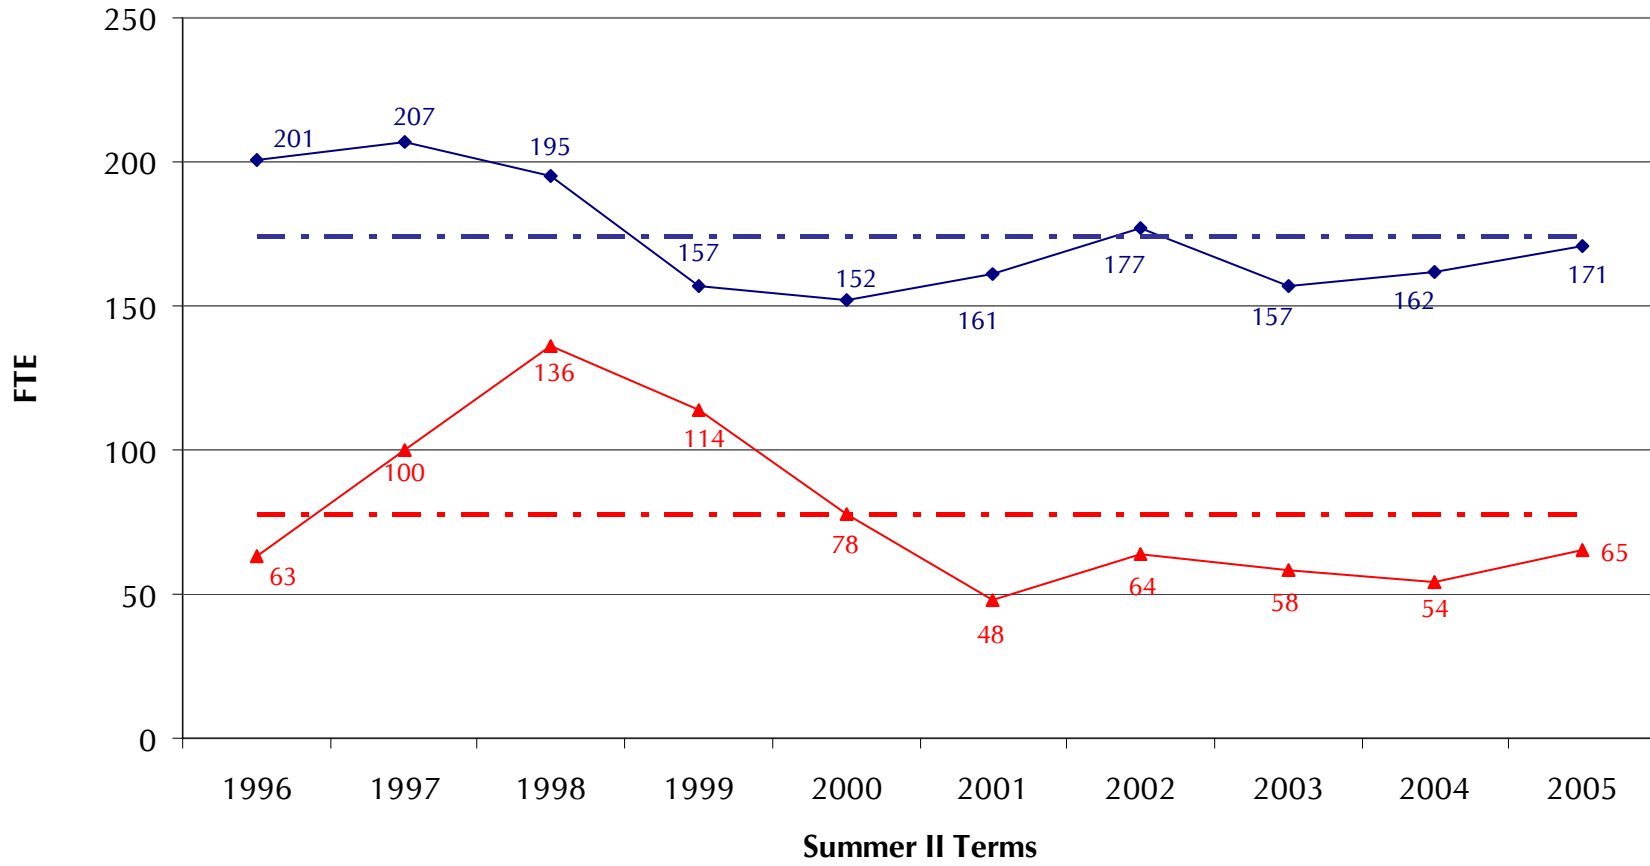

Undergraduate and Graduate FTE Summer II Terms, 1996-2005

◆ Undergraduate FTE - - - Undergraduate 10-Year Average = 174 ▲ Graduate FTE - - - Graduate 10-Year Average = 78